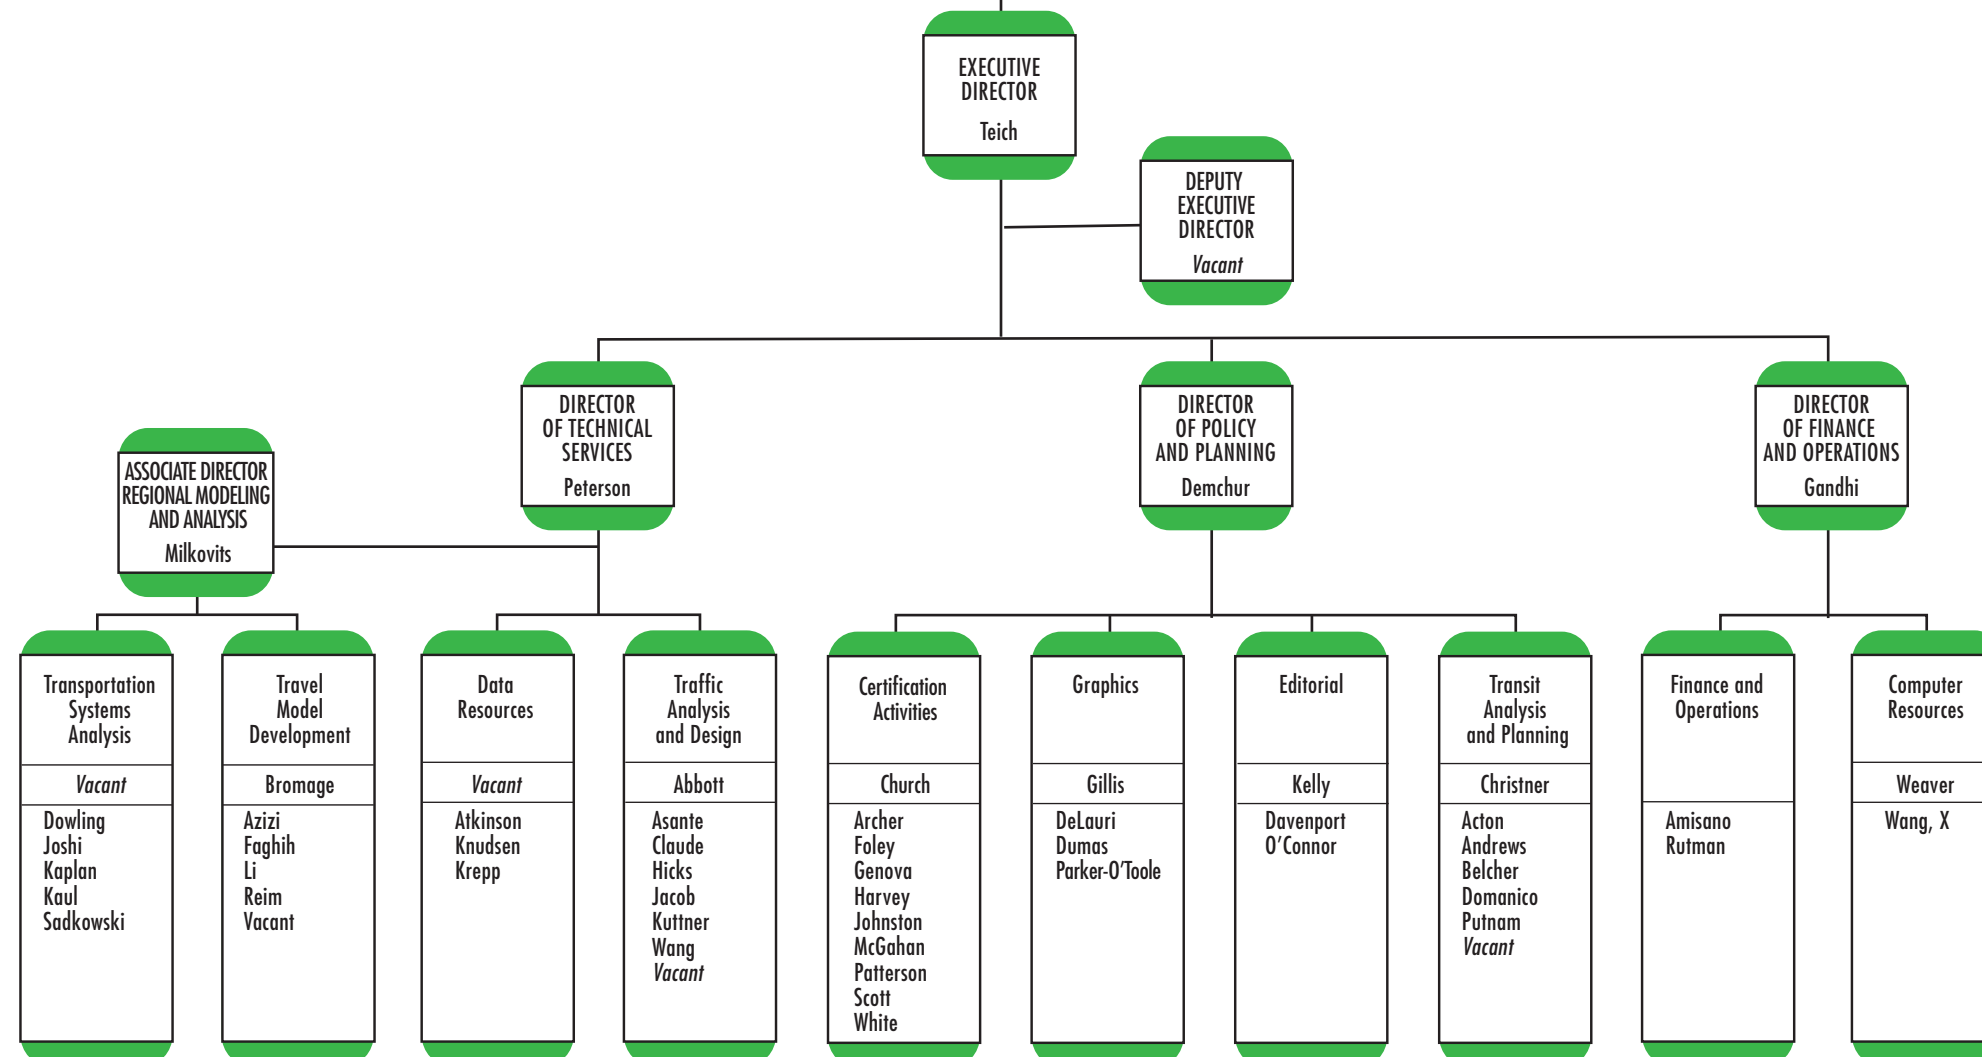

MEMBERSHIP OF THE BOSTON REGION METROPOLITAN PLANNING ORGANIZATION

CENTRAL TRANSPORTATION PLANNING STAFF

Note: Positions in *italic* are not advertised as of August 2020