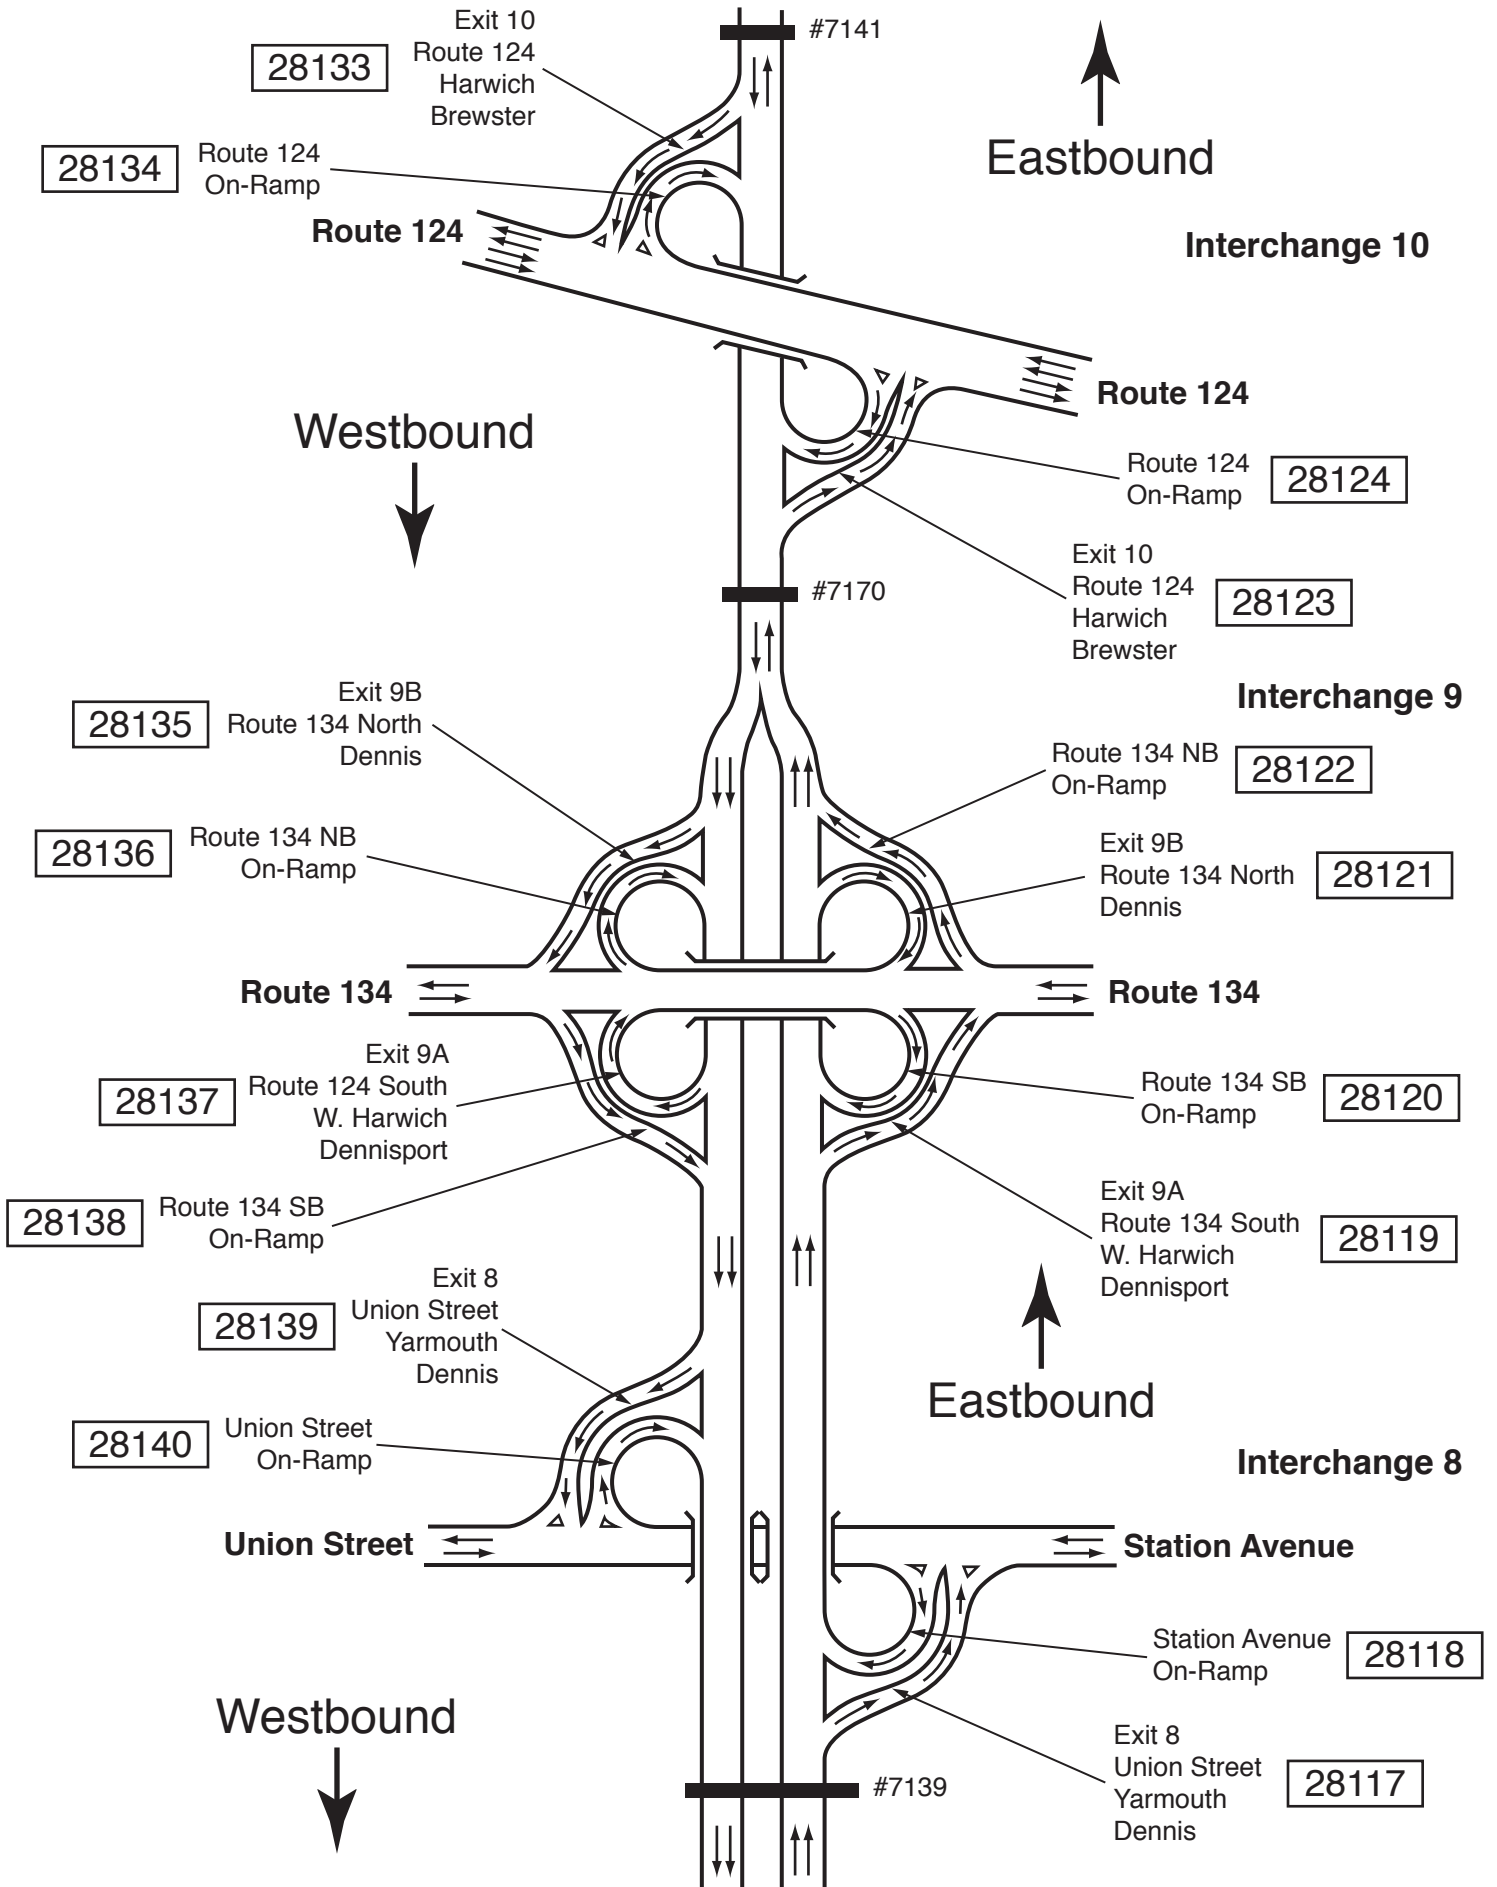

### Eastbound

### Interchange 5

### Westbound

## Union Street/Station Avenue—Route 134—Route 124: Yarmouth—Dennis—Harwich

Route 137—Route 6A—Orleans Rotary: Harwich—Brewster—Orleans