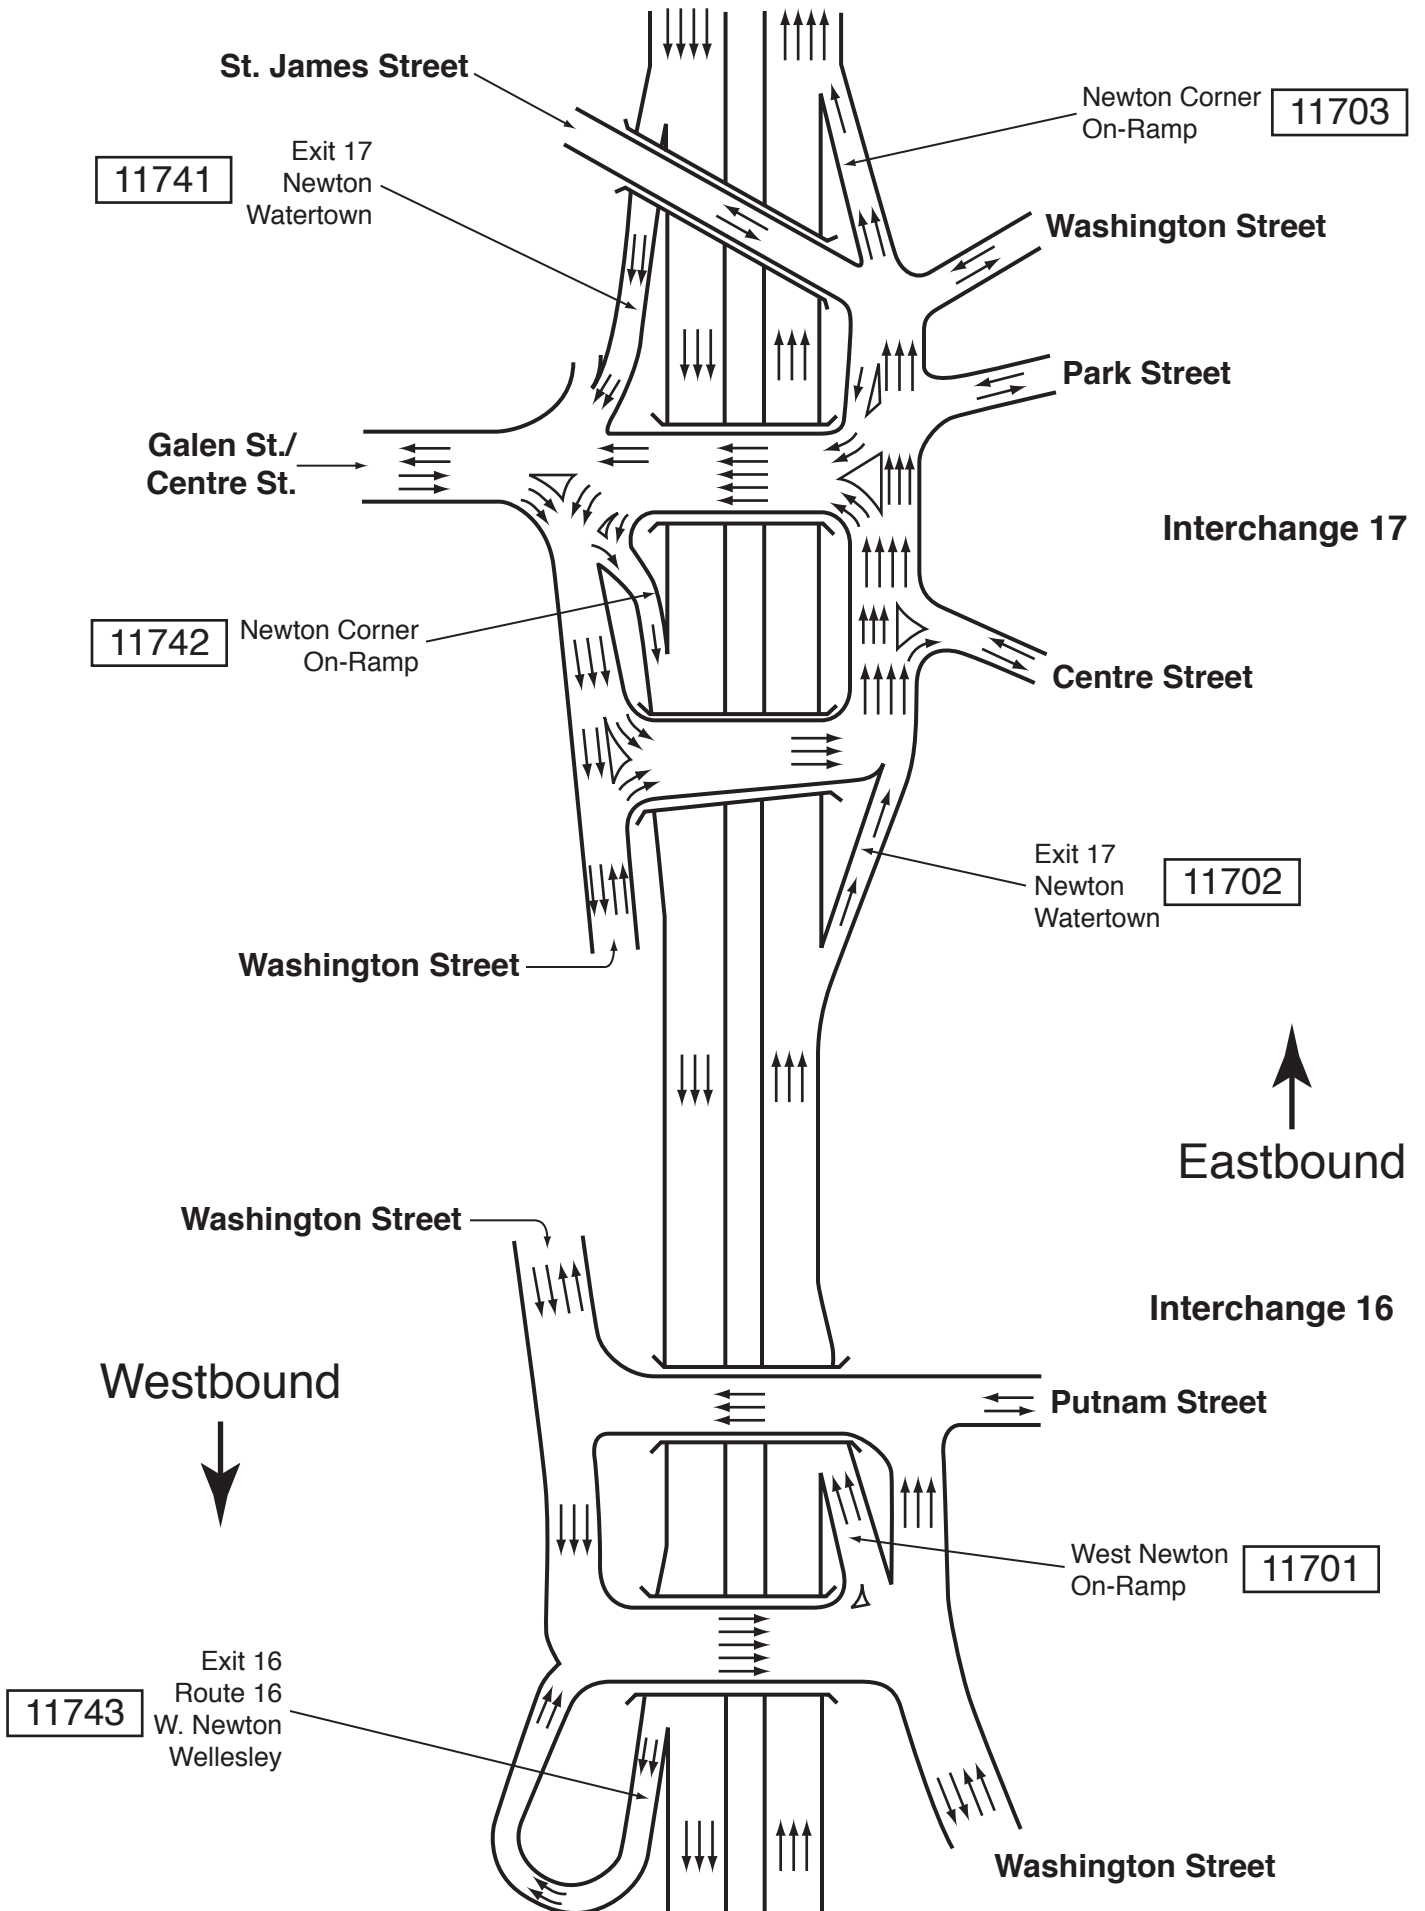

I-90: Mass Turnpike

Route 16, Newton, to Route 1A, East Boston

I-90: Massachusetts Turnpike West Newton – Newton Corner

I-90: Massachusetts Turnpike Allston – Brighton

I-90: Massachusetts Turnpike Downtown Boston

I-90: Massachusetts Turnpike I-93 to Williams Tunnel: South Boston

Williams Tunnel West Portal

HOV On-Ramp to I-90 EB

12096

11723

Exits 25-24 South Boston and I-93 NB and SB

South Boston On-Ramp to I-90 EB

11716

11724

Exit 25 South Boston

I-90 Mainline EB West of South Boston On-Ramp to I-90 EB

11733

South Boston On-Ramp to I-90 WB

Off-Ramp from I-93 NB and Frontage Road to South Boston

12089

11725

On-Ramp from I-93 NB and Frontage Road to I-90 WB

12122

Ramp from Kneeland St. to I-90 WB

Frontage Road

12123

On-Ramp from I-93 SB and Kneeland Street to I-90 WB

Albany St.

Traveler St.