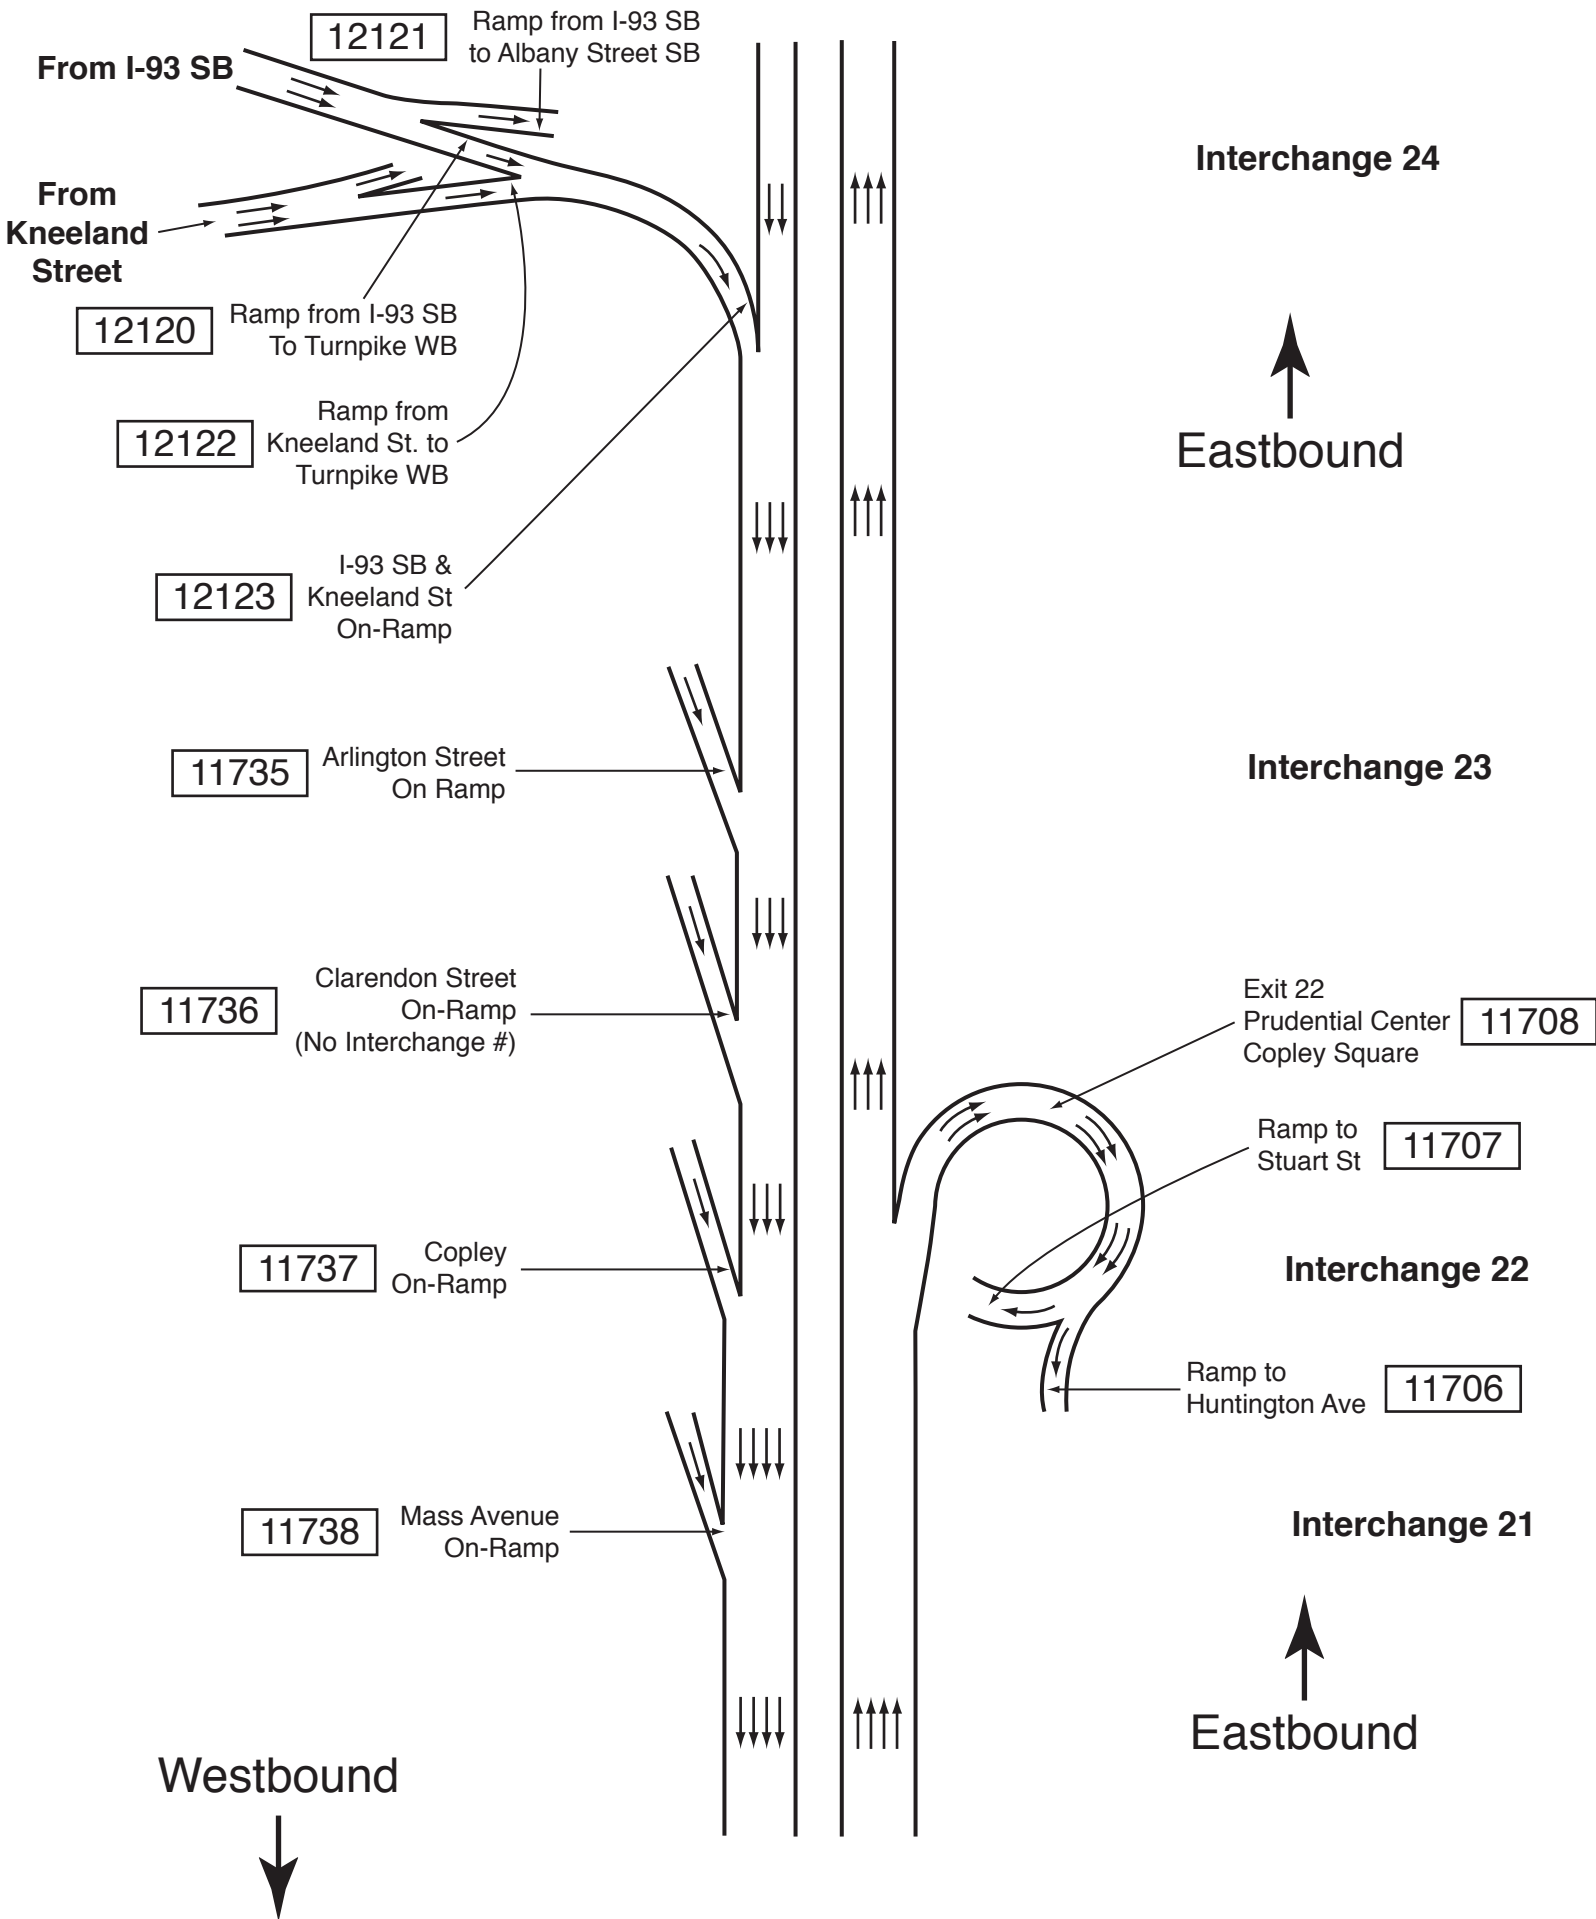

I-90: Mass Turnpike

Route 16, Newton, to Route 1A, East Boston

I-90: Massachusetts Turnpike West Newton – Newton Corner

I-90: Massachusetts Turnpike Allston – Brighton

I-90: Massachusetts Turnpike Downtown Boston

I-90: Massachusetts Turnpike I-93 to Williams Tunnel: South Boston

Williams Tunnel West Portal

HOV On-Ramp to I-90 EB

12096

11723

Exits 25-24 South Boston and I-93 NB and SB

South Boston On-Ramp to I-90 EB

11716

11724

Exit 25 South Boston

I-90 Mainline EB West of South Boston On-Ramp to I-90 EB

11733

South Boston On-Ramp to I-90 WB

Off-Ramp from I-93 NB and Frontage Road to South Boston

12089

11725

On-Ramp from I-93 NB and Frontage Road to I-90 WB

12122

Ramp from Kneeland St. to I-90 WB

Frontage Road

12123

On-Ramp from I-93 SB and Kneeland Street to I-90 WB

Albany St.

Traveler St.