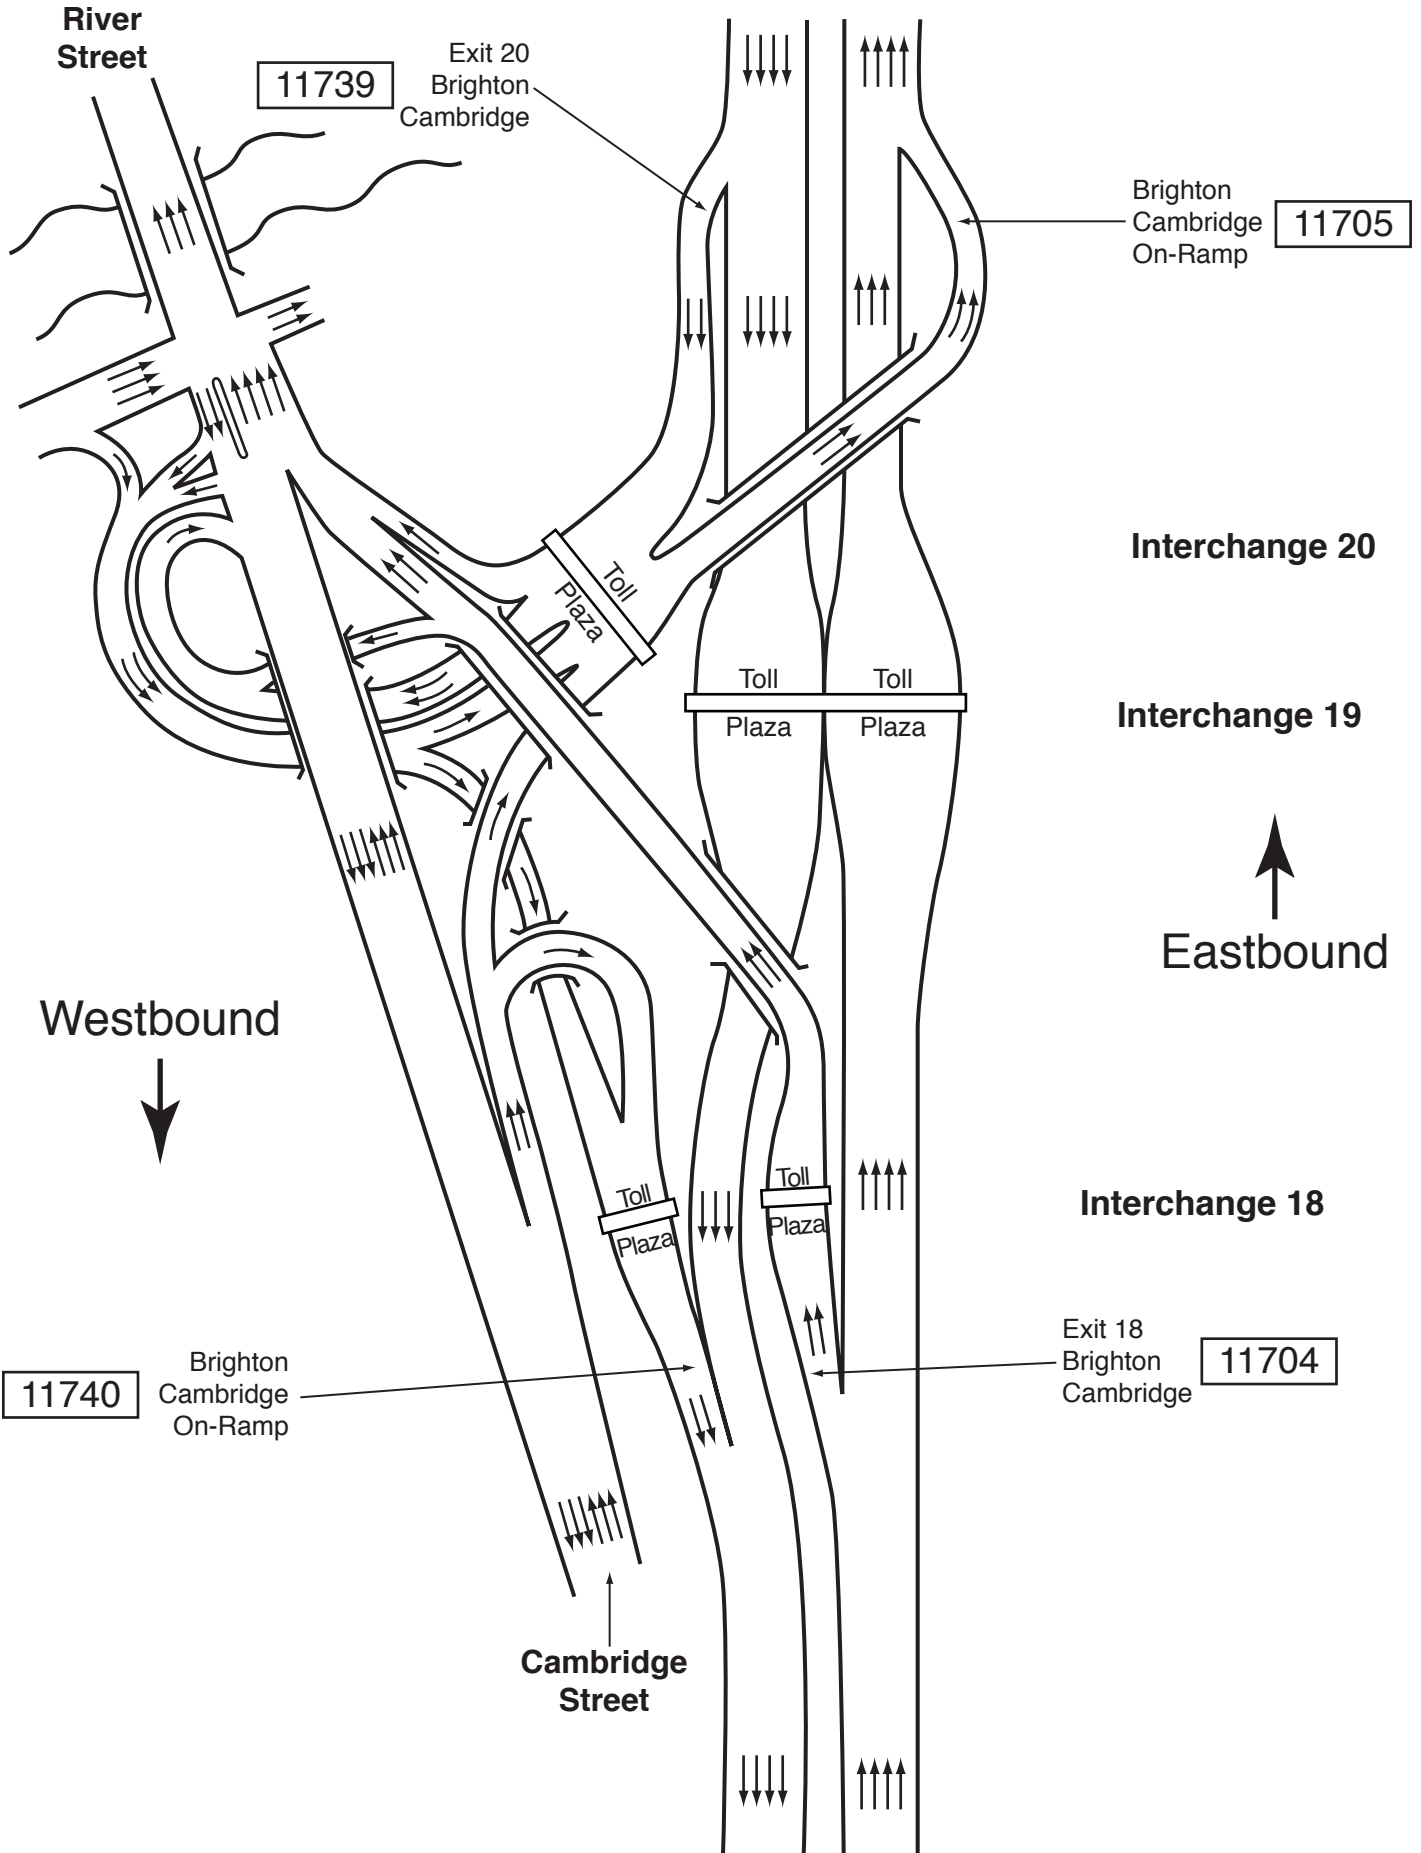

I-90: Mass Turnpike

Route 16, Newton, to Route 1A, East Boston

I-90: Massachusetts Turnpike West Newton – Newton Corner

I-90: Massachusetts Turnpike Allston – Brighton

I-90: Massachusetts Turnpike Downtown Boston

I-90: Massachusetts Turnpike I-93 to Williams Tunnel: South Boston

Williams Tunnel West Portal

HOV On-Ramp to I-90 EB

12096

11723

Exits 25-24 South Boston and I-93 NB and SB

South Boston On-Ramp to I-90 EB

11716

11724

Exit 25 South Boston

I-90 Mainline EB West of South Boston On-Ramp to I-90 EB

11733

South Boston On-Ramp to I-90 WB

Off-Ramp from I-93 NB and Frontage Road to South Boston

12089

11725

On-Ramp from I-93 NB and Frontage Road to I-90 WB

12122

Ramp from Kneeland St. to I-90 WB

Frontage Road

12123

On-Ramp from I-93 SB and Kneeland Street to I-90 WB

Albany St.

Traveler St.