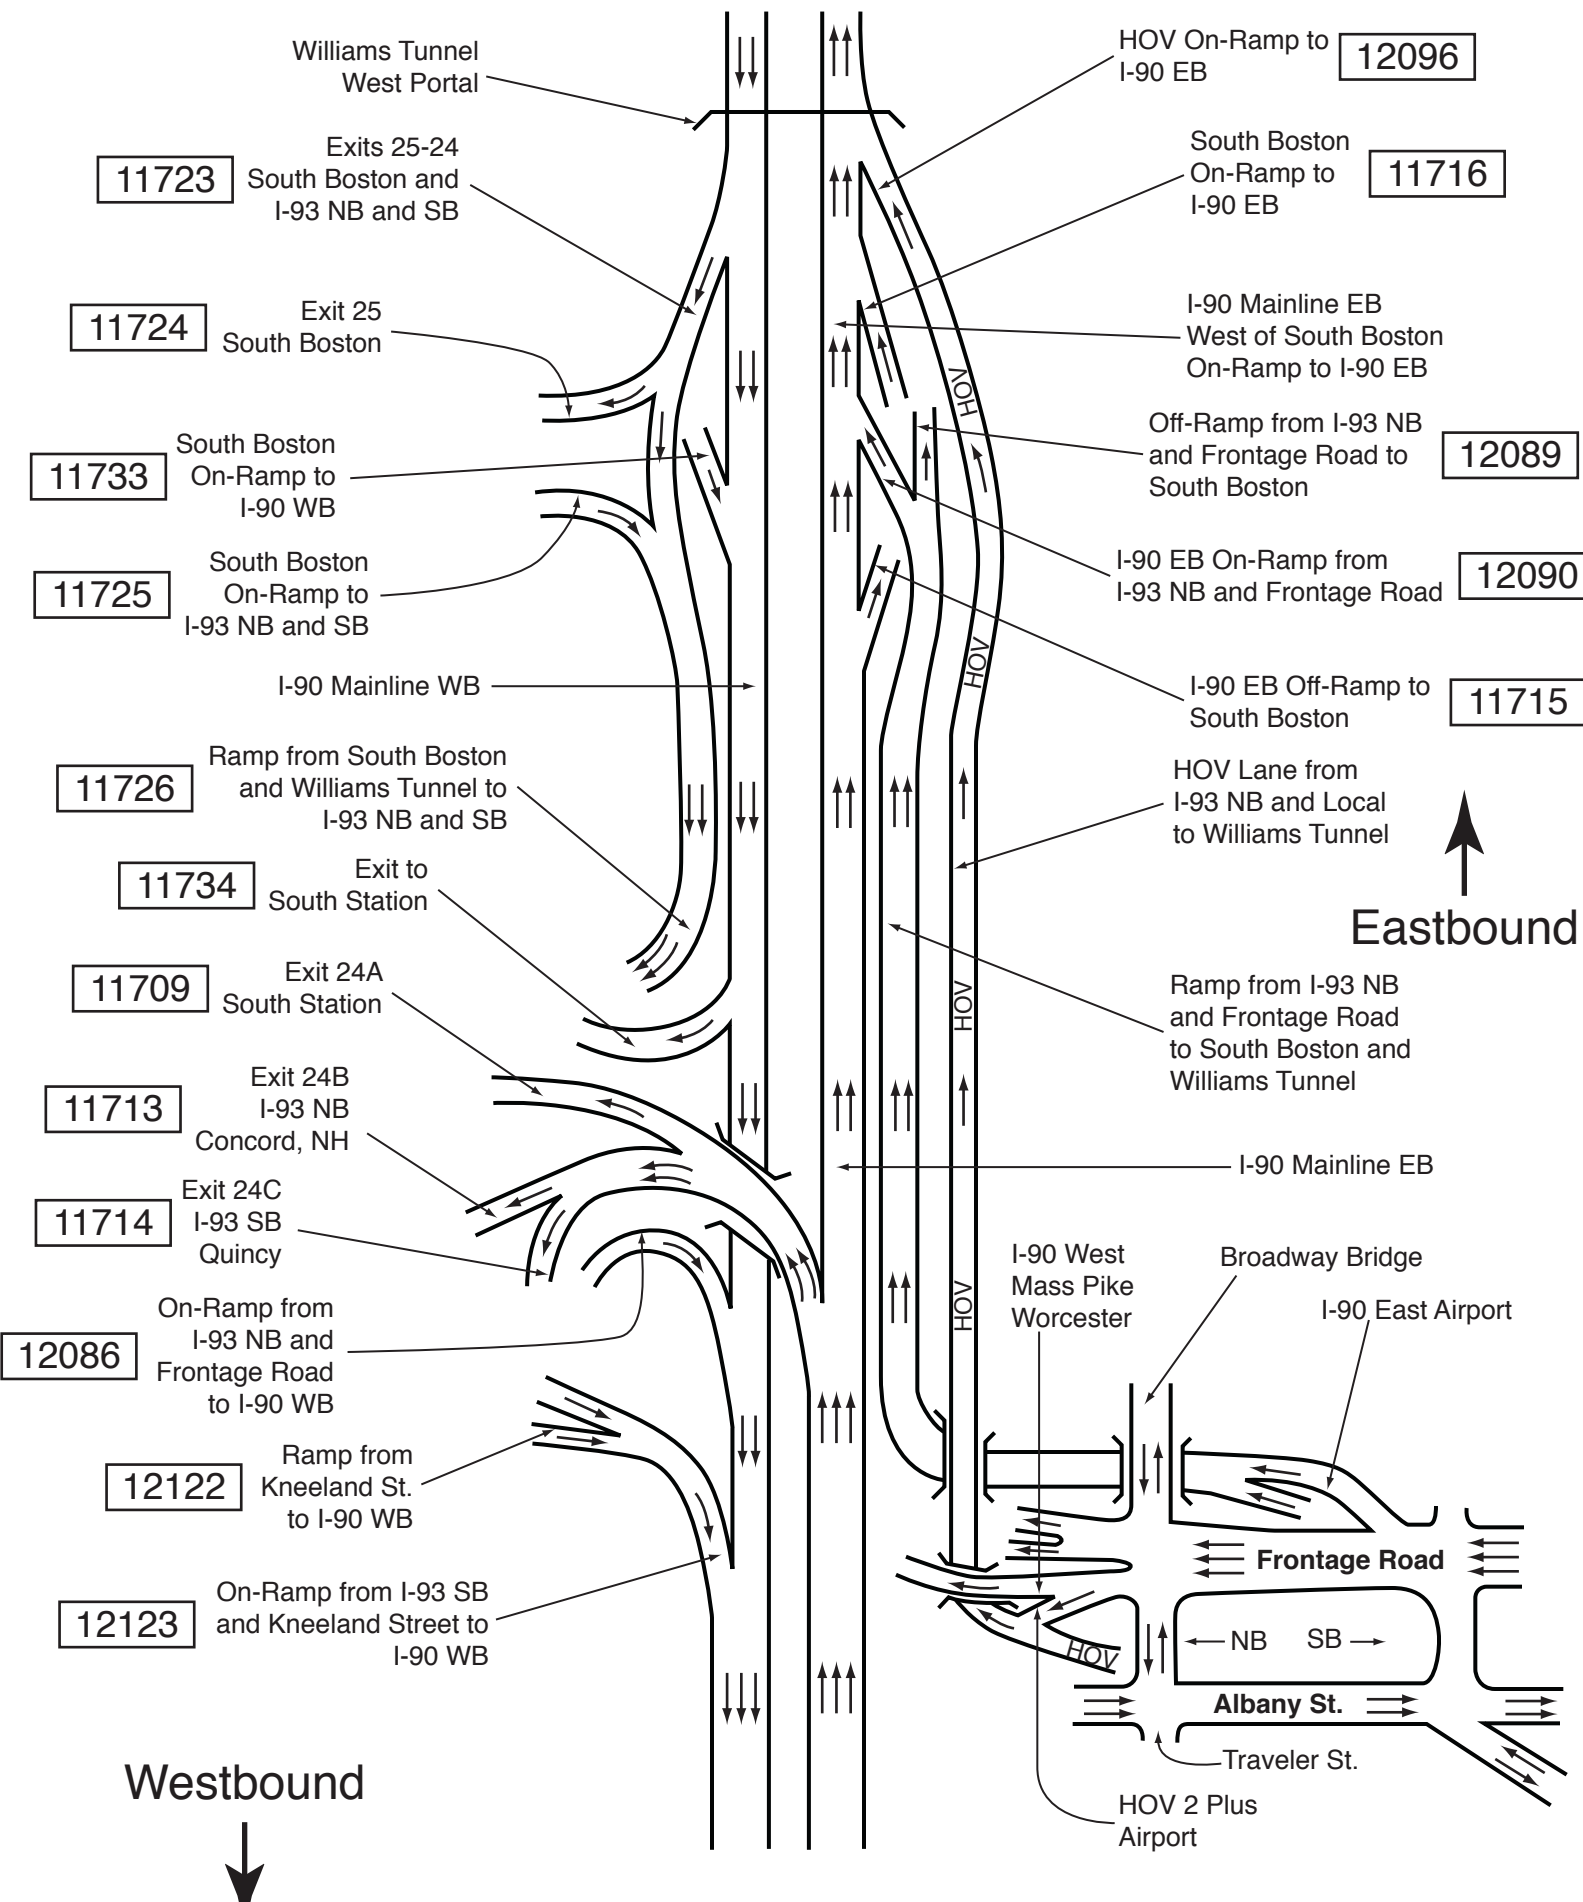

I-90: Mass Turnpike

Route 16, Newton, to Route 1A, East Boston

I-90: Massachusetts Turnpike West Newton – Newton Corner

I-90: Massachusetts Turnpike Allston – Brighton

I-90: Massachusetts Turnpike Downtown Boston

I-90: Massachusetts Turnpike I-93 to Williams Tunnel: South Boston

Williams Tunnel West Portal

HOV On-Ramp to I-90 EB

12096

11723

Exits 25-24 South Boston and I-93 NB and SB

South Boston On-Ramp to I-90 EB

11716

11724

Exit 25 South Boston

I-90 Mainline EB West of South Boston On-Ramp to I-90 EB

11733

South Boston On-Ramp to I-90 WB

Off-Ramp from I-93 NB and Frontage Road to South Boston

12089

11725

On-Ramp from I-93 NB and Frontage Road to I-90 WB

12122

Ramp from Kneeland St. to I-90 WB

Frontage Road

12123

On-Ramp from I-93 SB and Kneeland Street to I-90 WB

Albany St.

Traveler St.