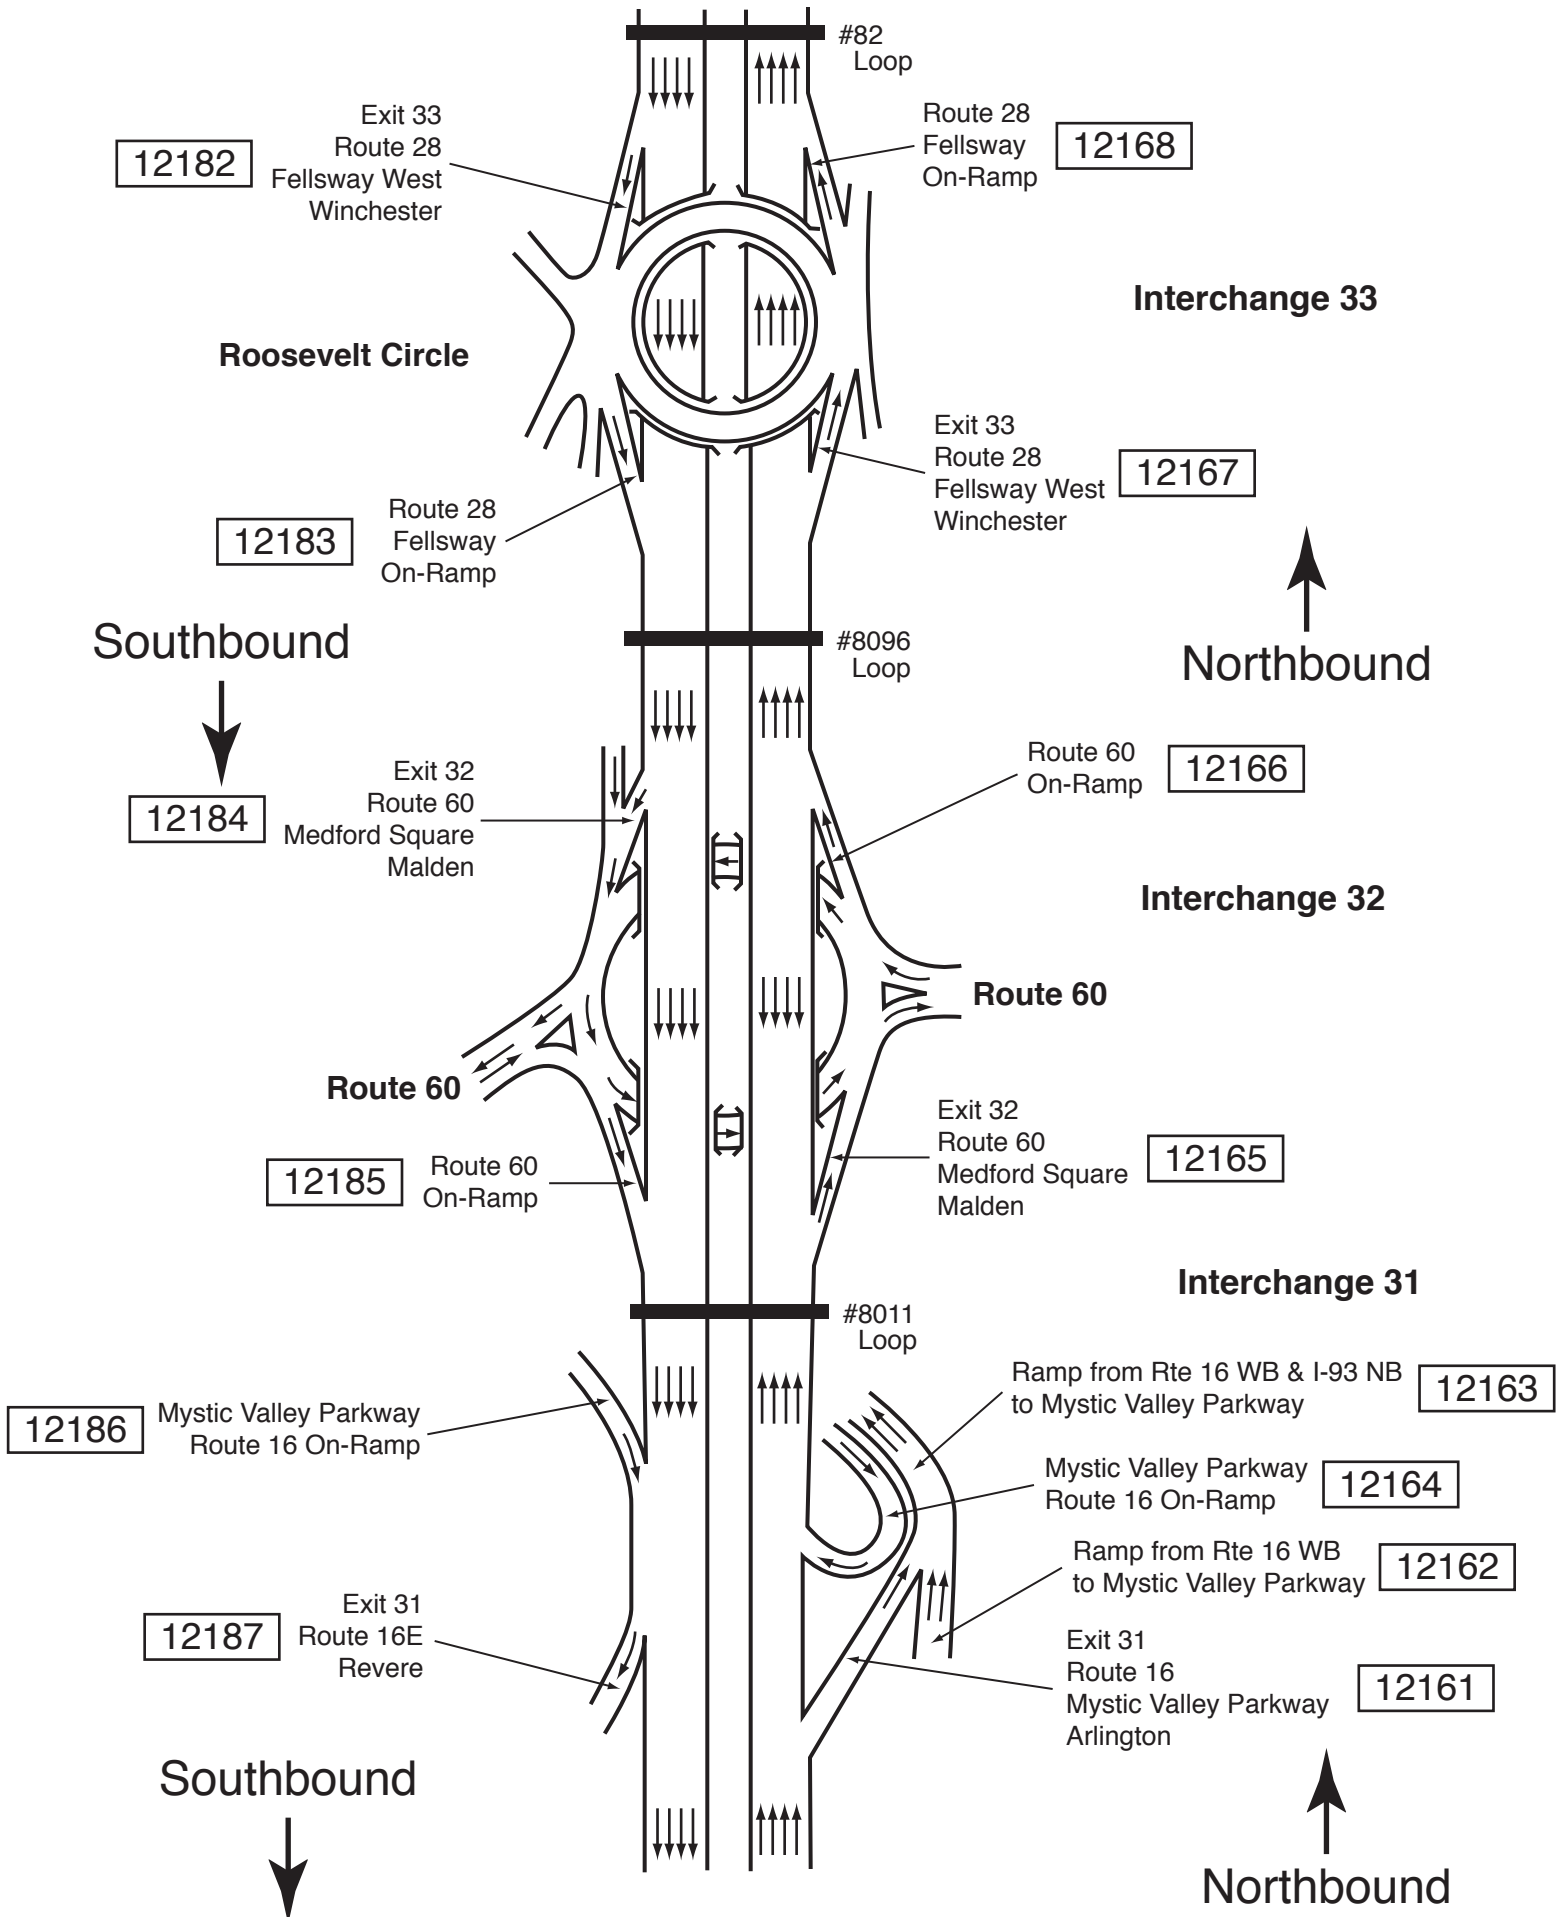

# I-93 North: Boston—Woburn Storrow Drive—Route 1 Interchange: Boston

Northbound

12157

12155

12154

12150

12194

12192

12193

12153

12152

Northbound

Southbound

# I-93 North: Boston—Woburn

# I-93 North: Boston—Woburn Mystic Valley Parkway to Roosevelt Circle, Medford