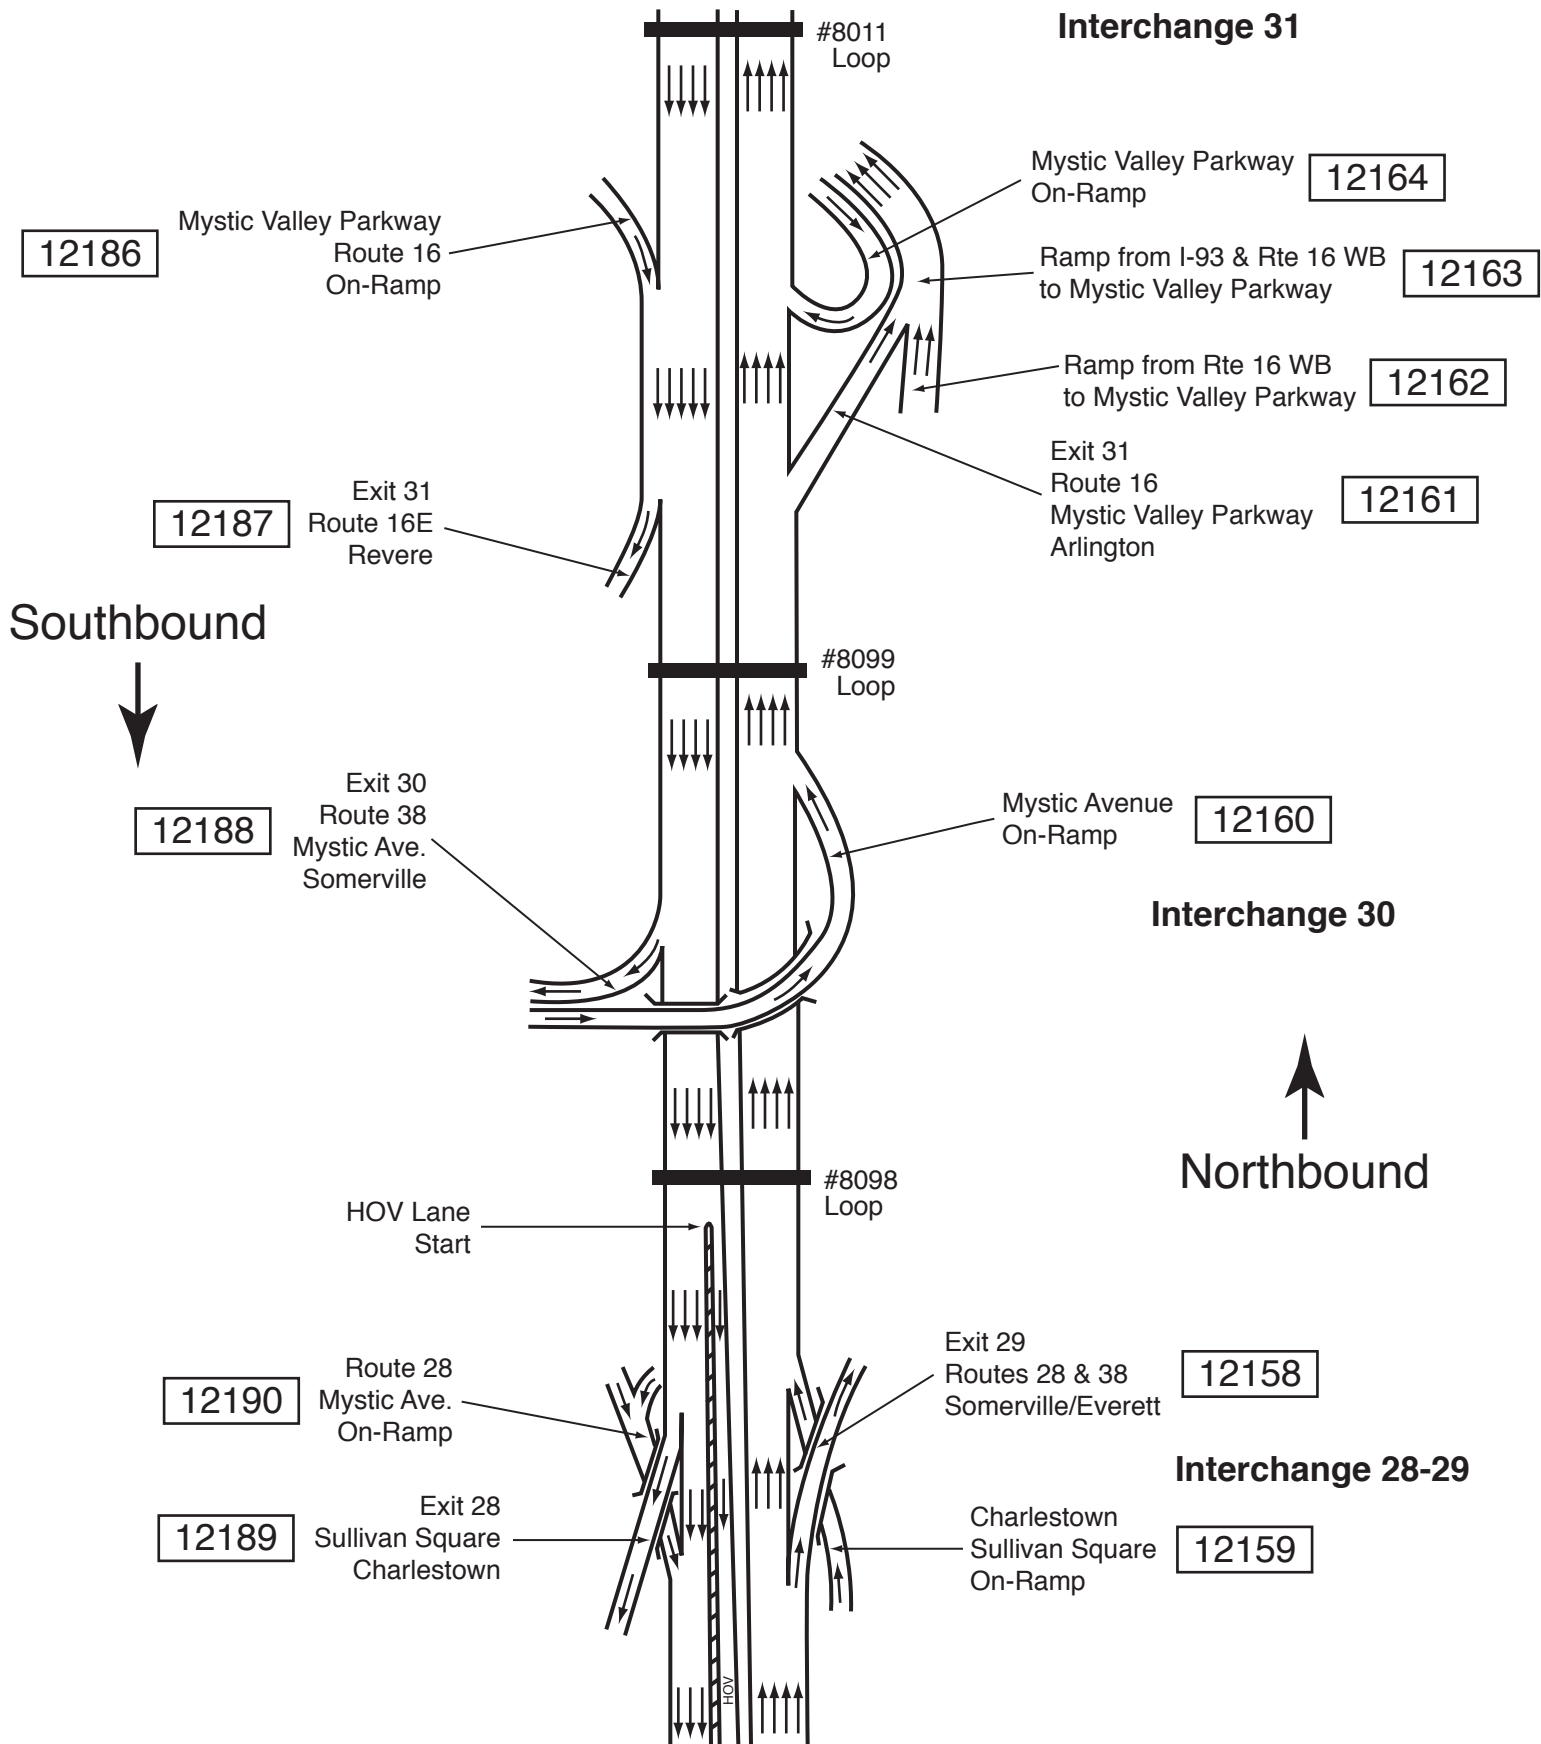

# I-93 North: Boston—Woburn Storrow Drive—Route 1 Interchange: Boston

Northbound

12157

12155

12154

12150

12194

12192

12193

12153

12152

Northbound

Southbound

# I-93 North: Boston—Woburn

# I-93 North: Boston—Woburn Mystic Valley Parkway to Roosevelt Circle, Medford