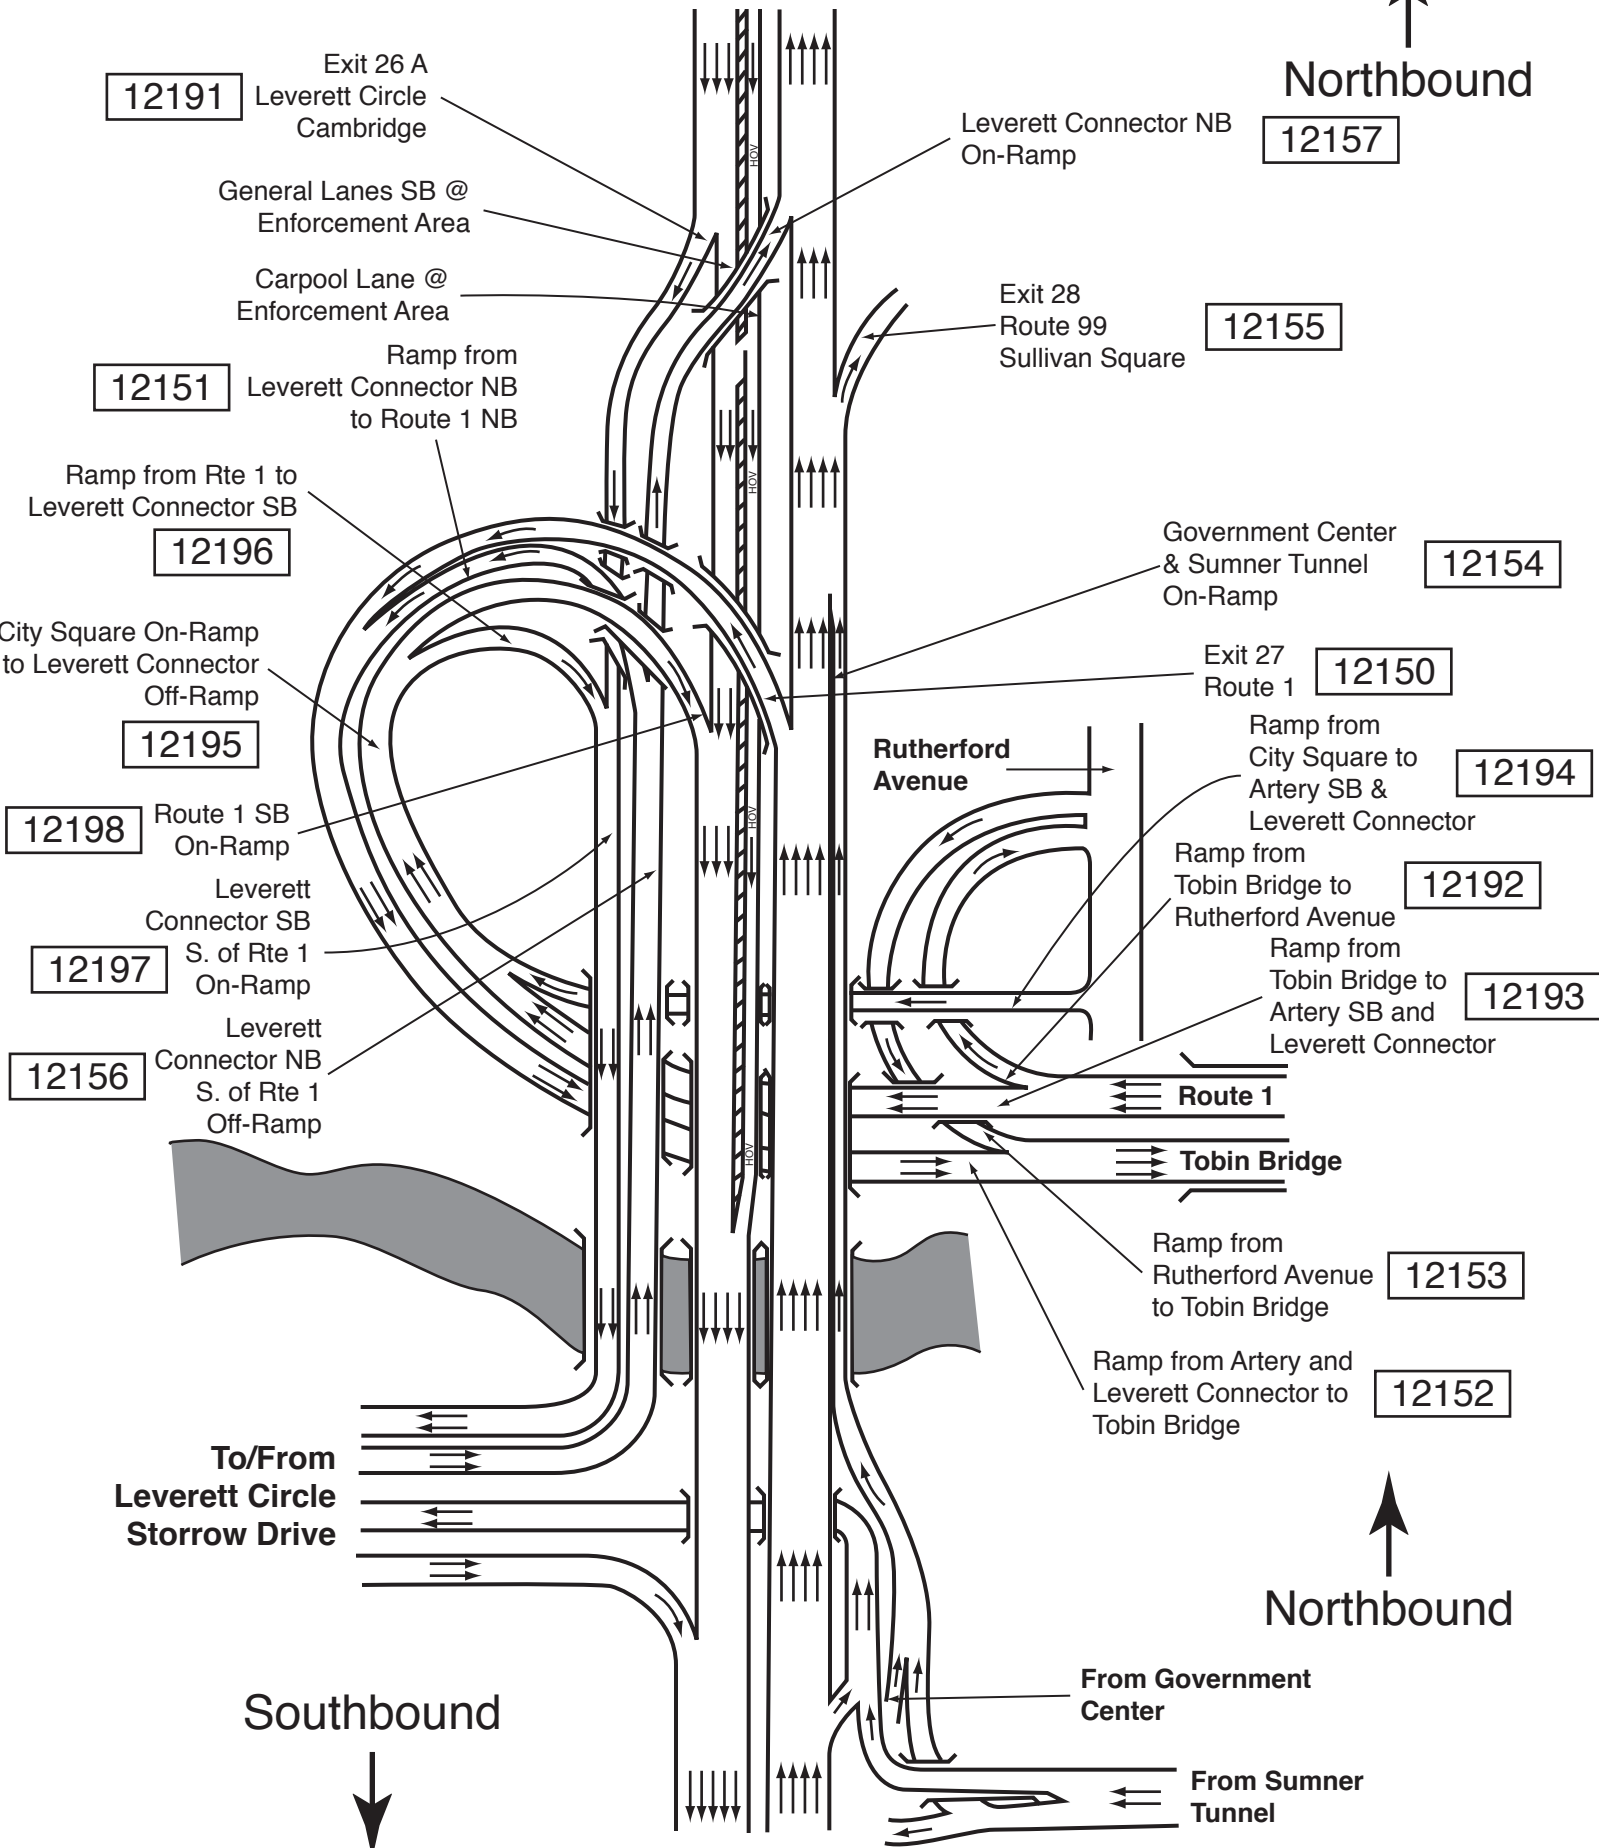

12193

12153

12152

Northbound

Southbound

# I-93 North: Boston—Woburn

## Sullivan Square, Charlestown, to Mystic Valley Parkway, Medford

# I-93 North: Boston—Woburn Mystic Valley Parkway to Roosevelt Circle, Medford