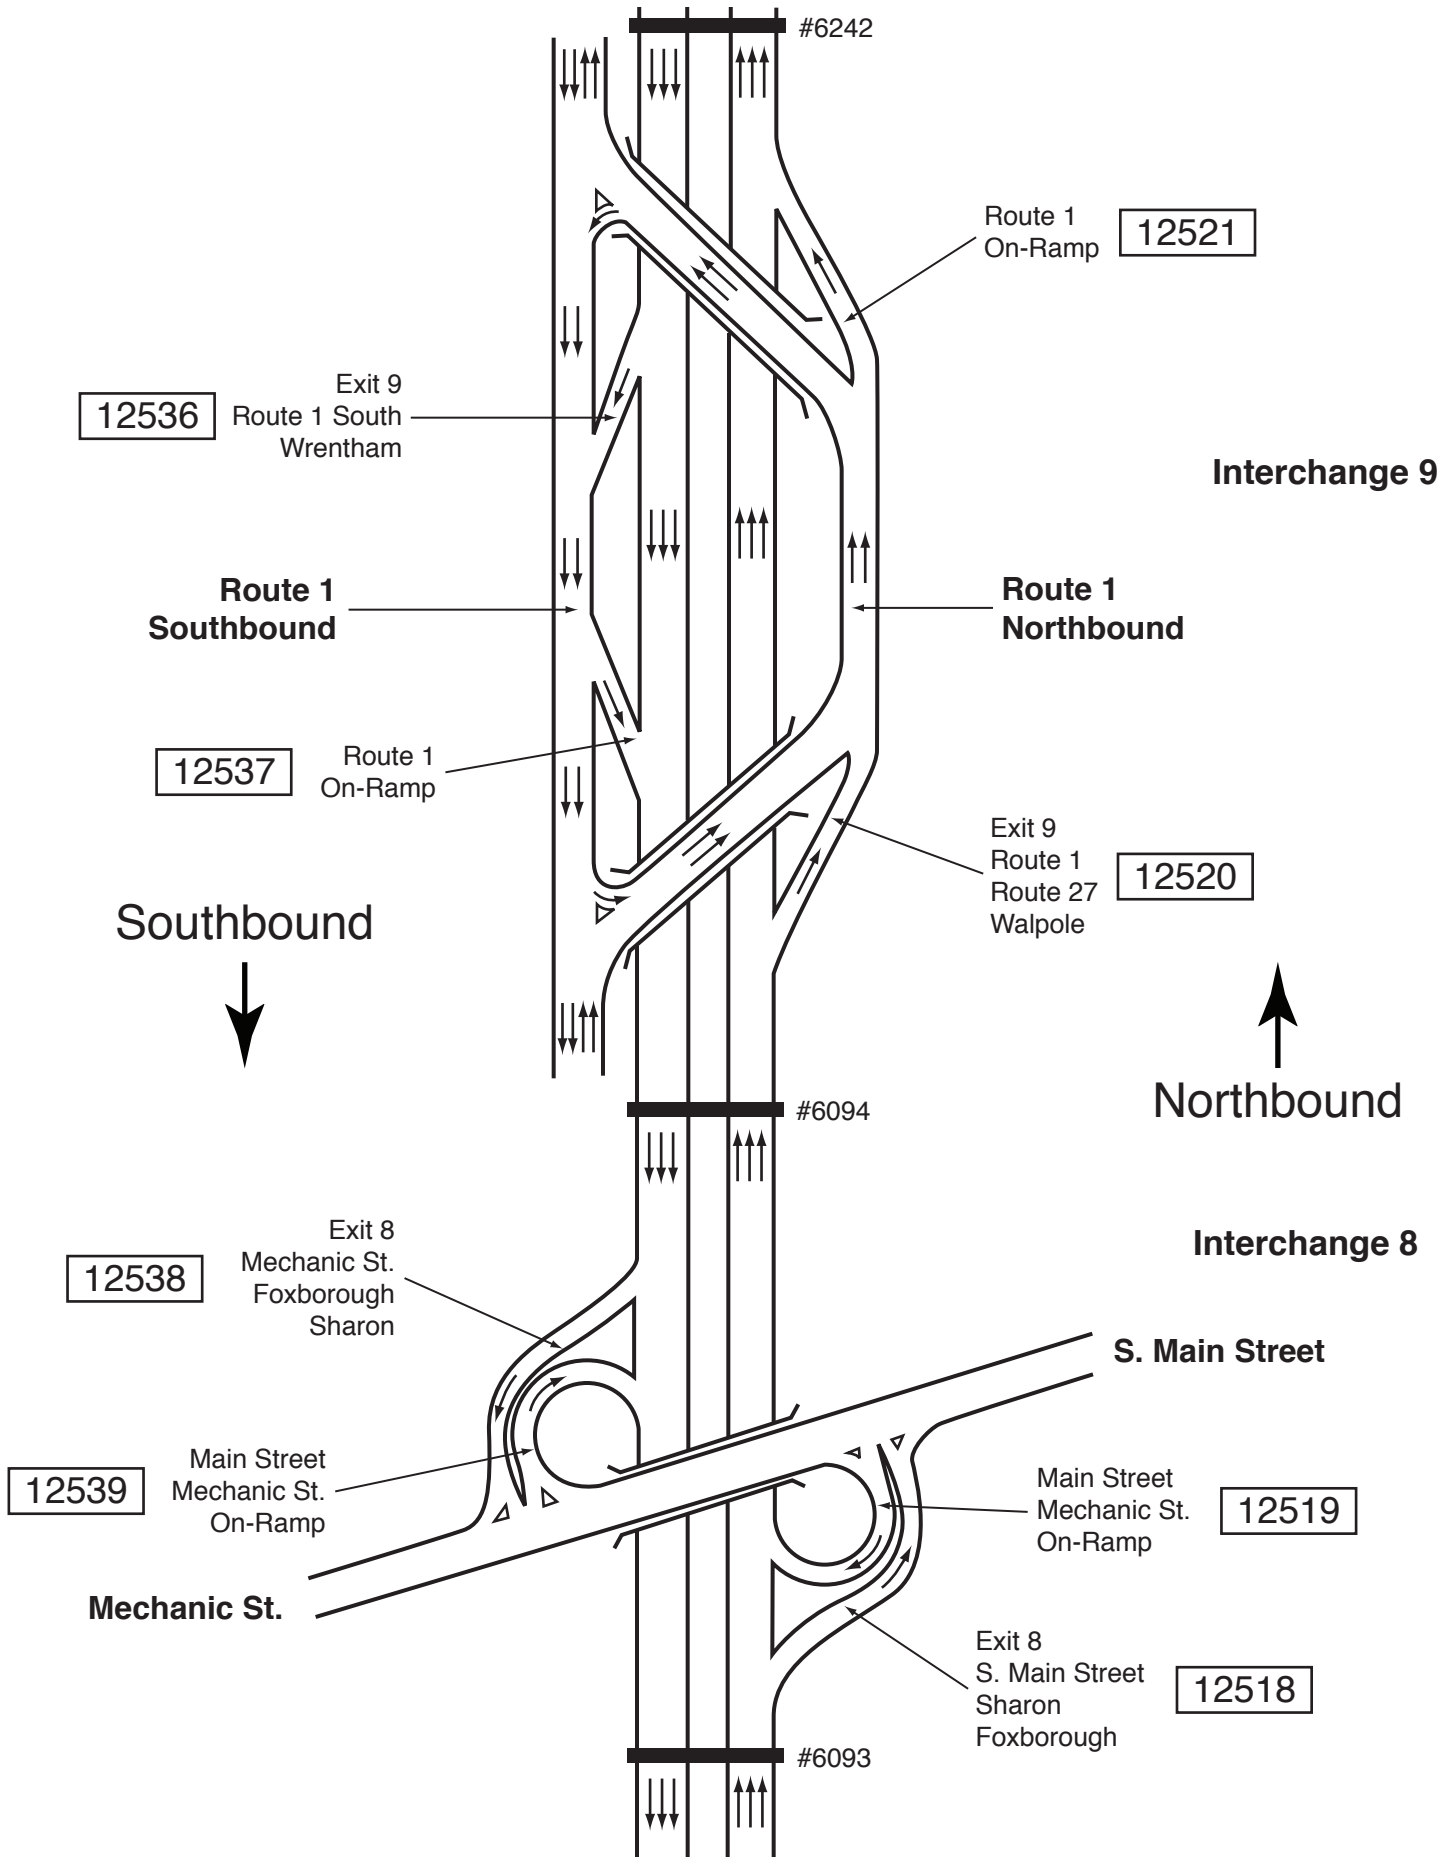

I-95 South

Route 1—Route 1A—Route 123: Attleboro

I-95 South: Rhode Island State Line to I-93, Canton I-295—Toner Boulevard: Attleboro—North Attleborough

I-95 South: Rhode Island State Line to I-93, Canton I-495—Route 140: Mansfield—Foxborough

I-95 South: Rhode Island State Line to I-93, Canton Main Street/Mechanic Street—Route 1: Sharon

I-95 South: Rhode Island State Line to I-93, Canton Coney Street—Neponset Street—I-93: Walpole—Norwood—Canton