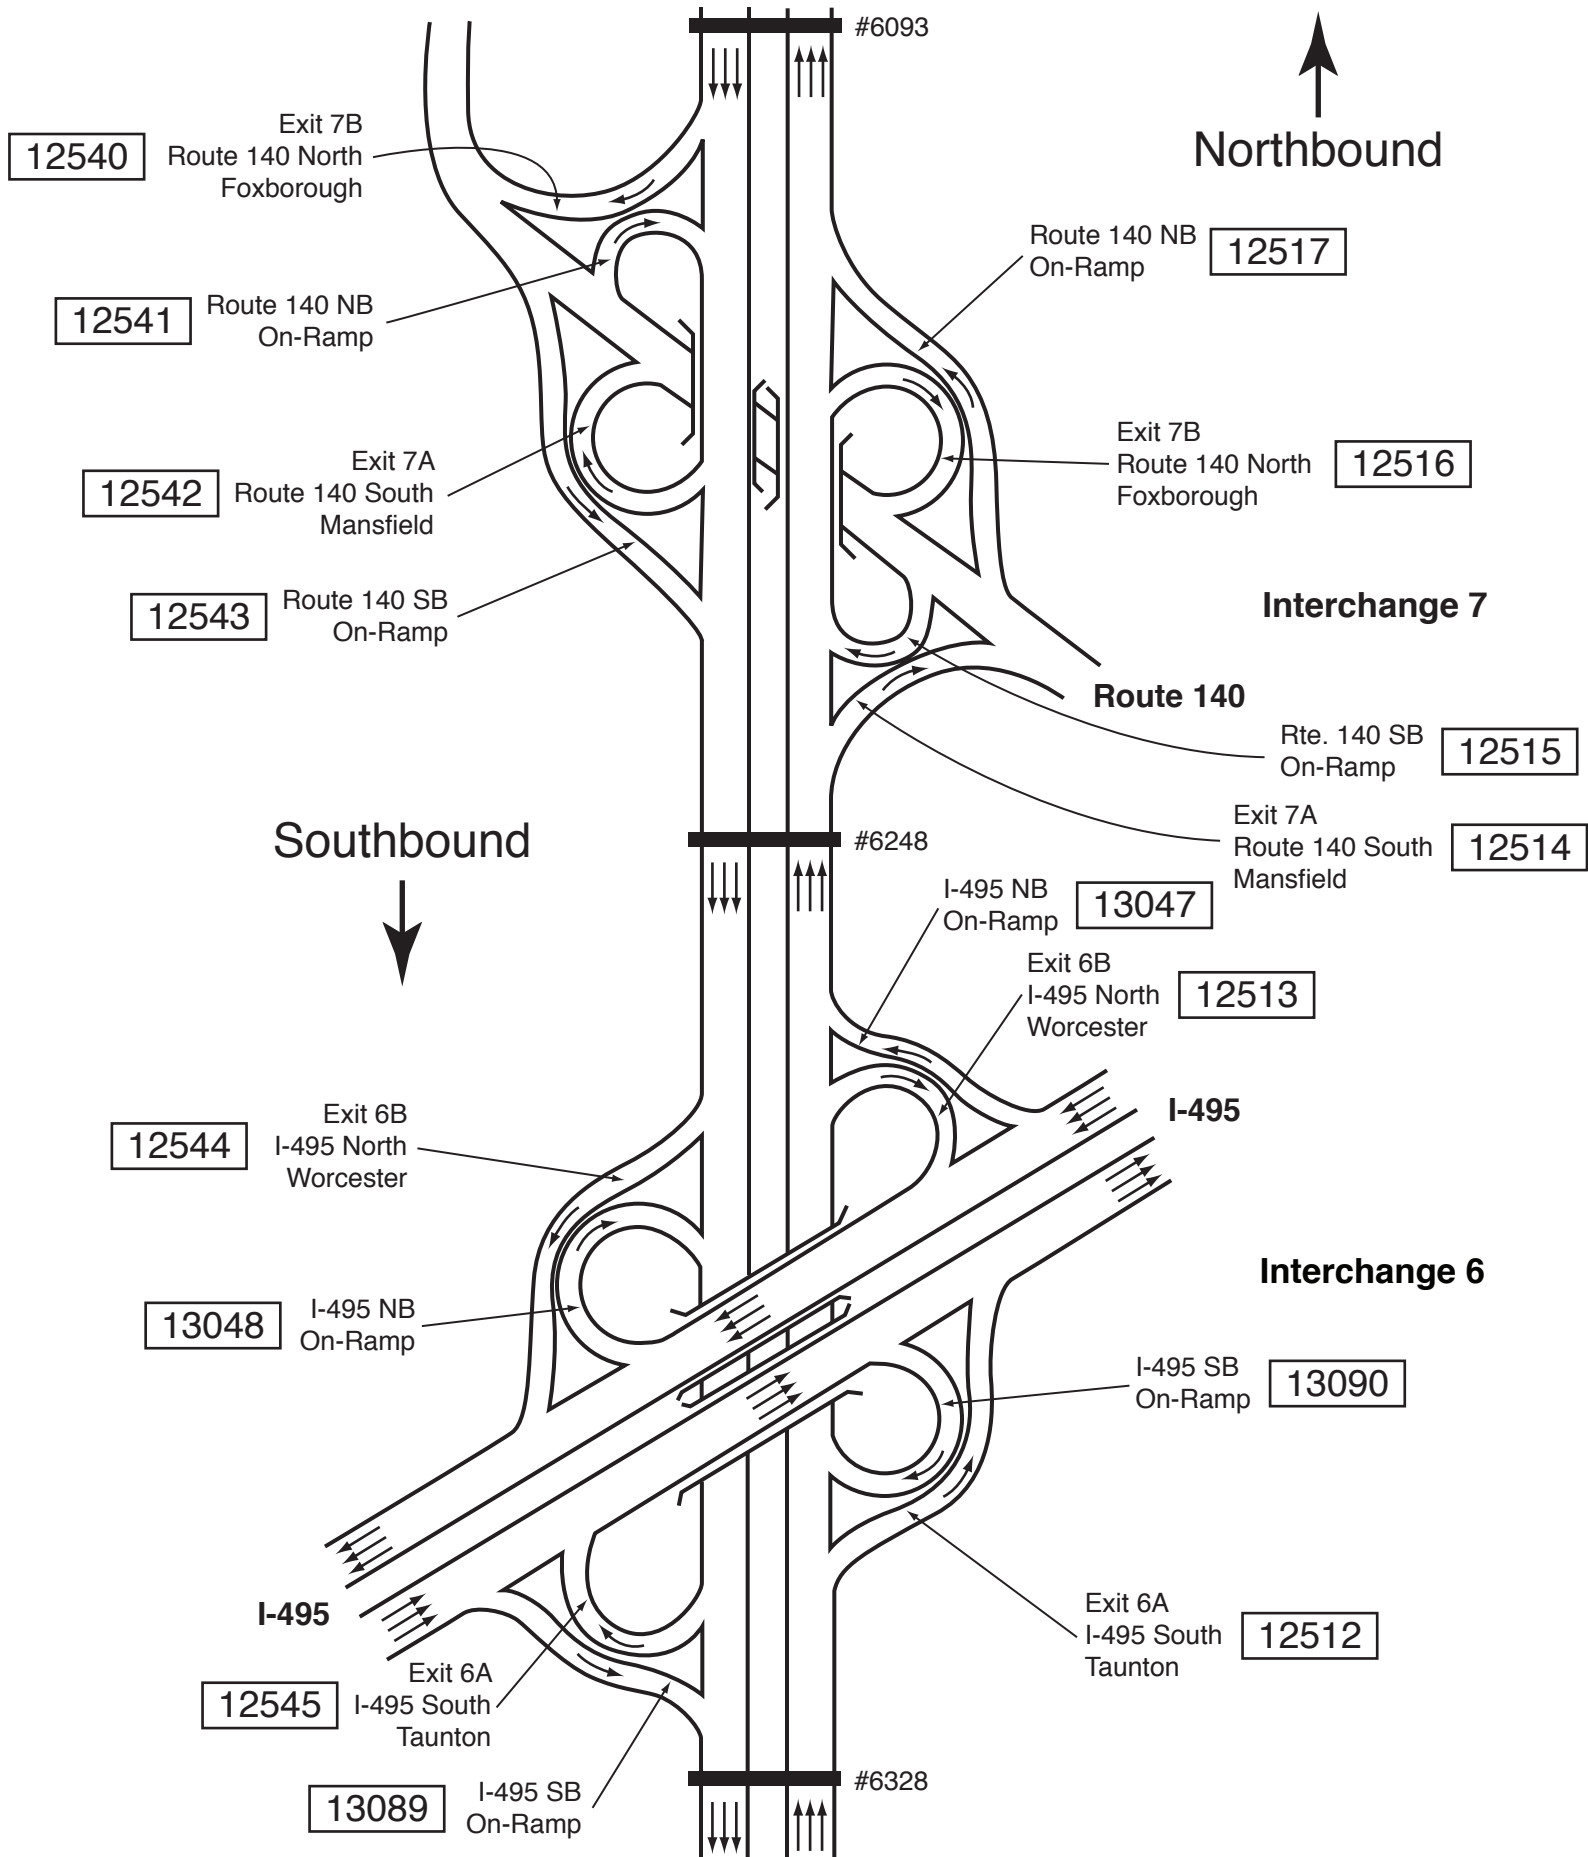

I-95 South

Route 1—Route 1A—Route 123: Attleboro

I-95 South: Rhode Island State Line to I-93, Canton I-295—Toner Boulevard: Attleboro—North Attleborough

I-95 South: Rhode Island State Line to I-93, Canton I-495—Route 140: Mansfield—Foxborough

I-95 South: Rhode Island State Line to I-93, Canton Main Street/Mechanic Street—Route 1: Sharon

I-95 South: Rhode Island State Line to I-93, Canton Coney Street—Neponset Street—I-93: Walpole—Norwood—Canton