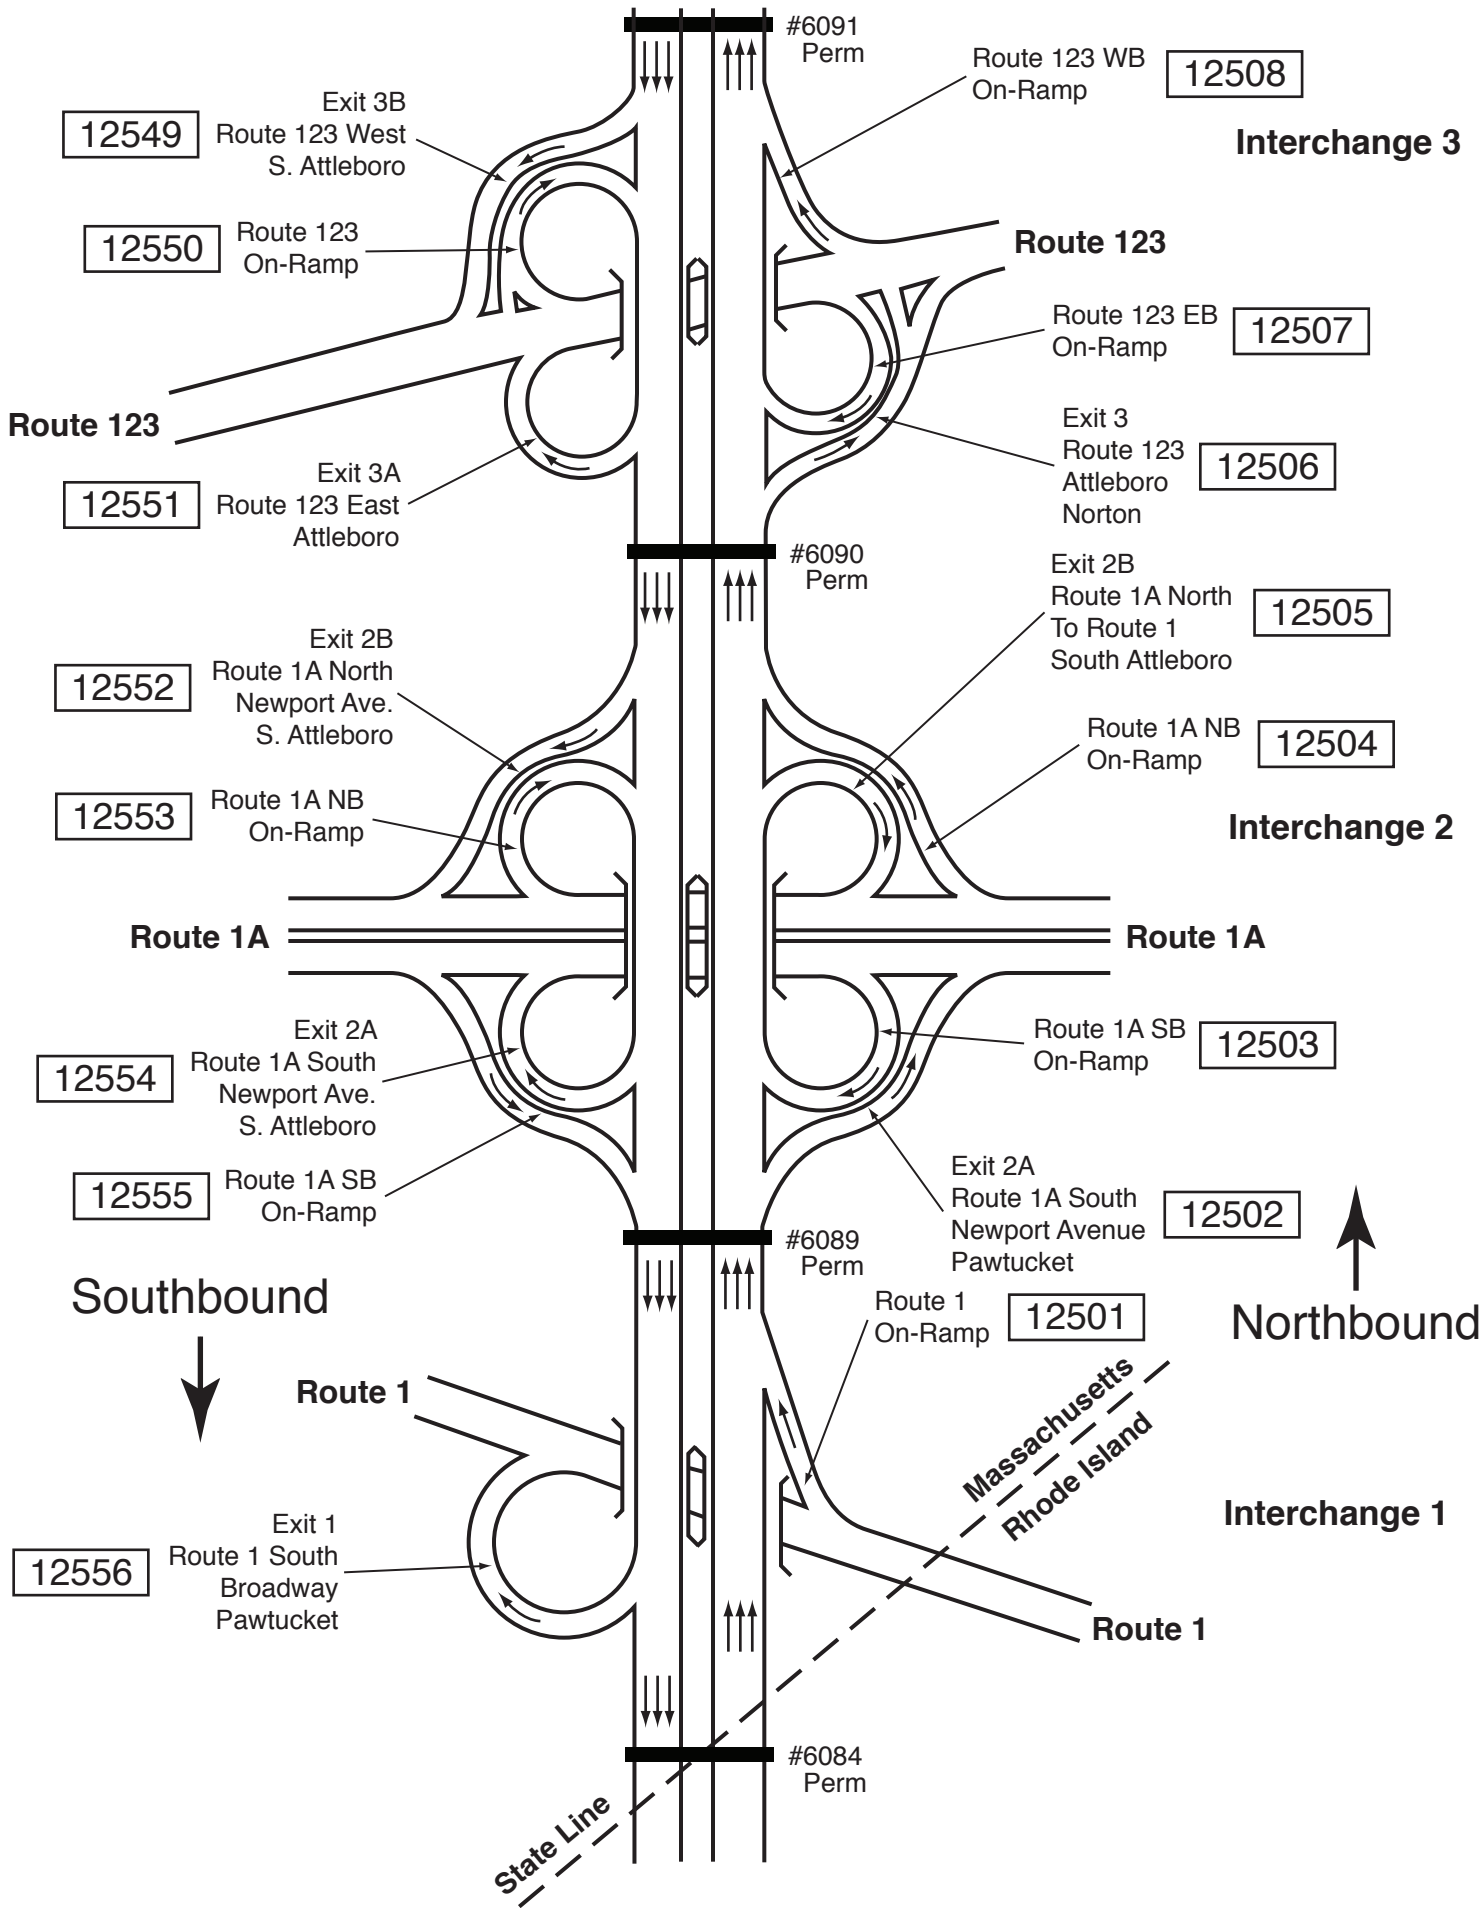

I-95 South

Route 1—Route 1A—Route 123: Attleboro

I-95 South: Rhode Island State Line to I-93, Canton I-295—Toner Boulevard: Attleboro—North Attleborough

I-95 South: Rhode Island State Line to I-93, Canton I-495—Route 140: Mansfield—Foxborough

I-95 South: Rhode Island State Line to I-93, Canton Main Street/Mechanic Street—Route 1: Sharon

I-95 South: Rhode Island State Line to I-93, Canton Coney Street—Neponset Street—I-93: Walpole—Norwood—Canton