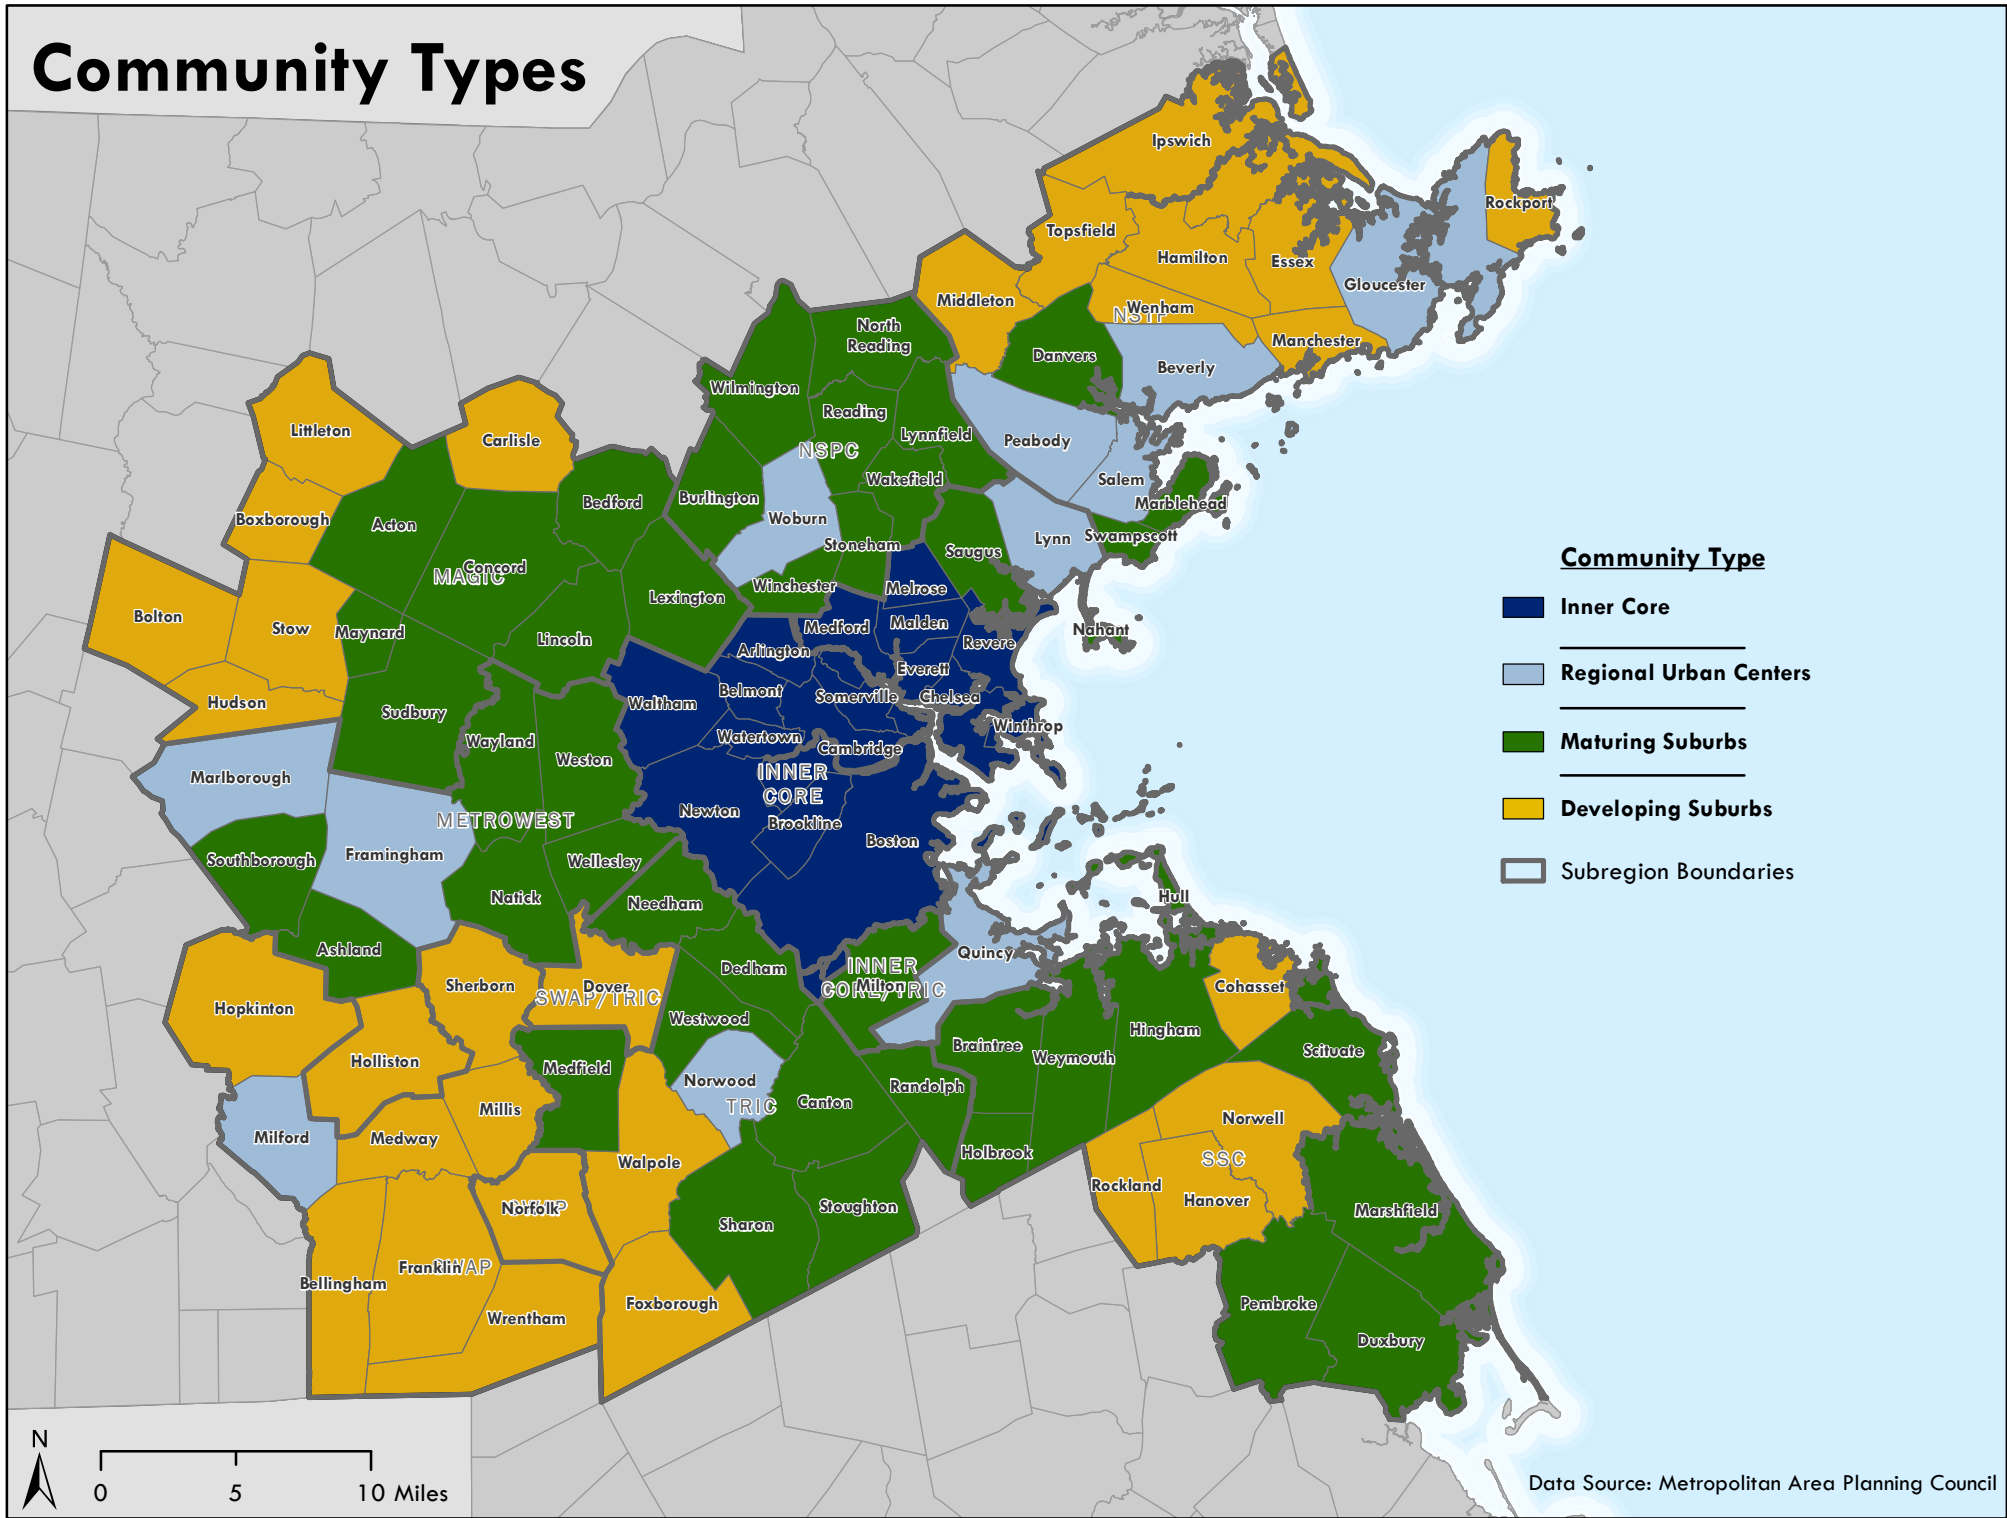

Community Types

Community Type

- Inner Core
- Regional Urban Centers
- Maturing Suburbs
- Developing Suburbs
- Subregion Boundaries

Data Source: Metropolitan Area Planning Council